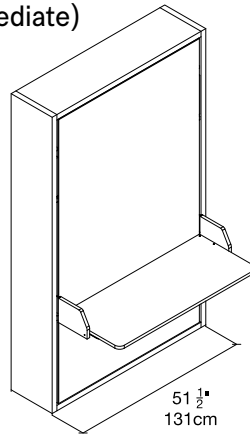

# Altea Board

Vertical Single or Intermediate Wall Bed with Desk

# Altea Board

Vancouver  
Mexico City

Toronto  
Calgary

San Francisco  
Washington, D.C.

New York  
Los Angeles

SPECS

Altea Board 90 (single)

Altea Board 120 (intermediate)

ALSO AVAILABLE

Altea (90 or 120)

Altea Sofa (90 or 120)

Altea Dining (90 or 120)

FINISHES / OPTIONS

Book versions: bed casing depth of 24 1/2" (62.3cm) with 3 interior shelves.  
 Components available in a wide variety of VOC-free matte lacquers,  
 melamine finishes, wood veneer finishes, fabrics, and leathers.  
 Four exclusive mattress options.  
 Interior LED lighting.