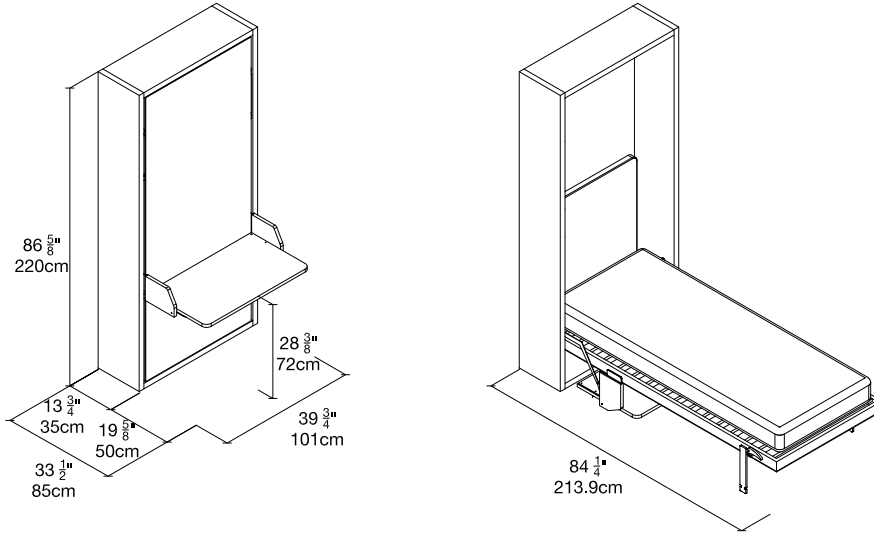

# Altea Board

Vertical Single or Intermediate Wall Bed with Desk

# Altea Board

Vancouver  
Mexico City

Toronto  
Calgary

San Francisco  
Washington, D.C.

New York  
Los Angeles

SPECS

Altea Board 90 (single)

Altea Board 120 (intermediate)

ALSO AVAILABLE

Altea (90 or 120)

Altea Sofa (90 or 120)

Altea Dining (90 or 120)

FINISHES / OPTIONS

Book versions: bed casing depth of 24 1/2" (62.3cm) with 3 interior shelves.  
 Components available in a wide variety of VOC-free matte lacquers,  
 melamine finishes, wood veneer finishes, fabrics, and leathers.  
 Four exclusive mattress options.  
 Interior LED lighting.