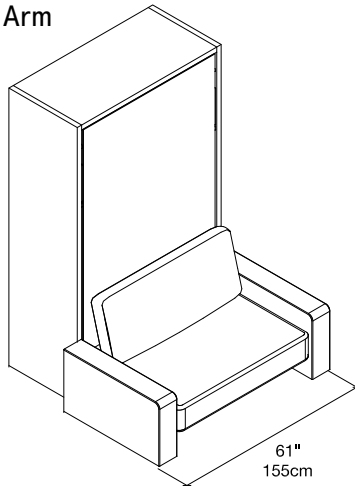

Altea Book Sofa 120

Deep Vertical Intermediate Wall Bed with Storage and Sofa

Altea Book Sofa 120

Calgary
Vancouver
Mexico City

Los Angeles
Seattle
Toronto

New York City
Washington, D.C.
San Francisco

SPECS

Thin Arm

Wide Arm

ALSO AVAILABLE

Altea Book (90 or 120)

Altea Book Board (90 or 120)

Altea Book Work (90 or 120)

FINISHES / OPTIONS

Standard versions: bed casing depth of 13³/₄" (35cm) no interior shelves.
Components available in a wide variety of VOC-free matte lacquers,
melamine finishes, fabrics, and leathers.
Four exclusive mattress options.
Interior LED lighting.