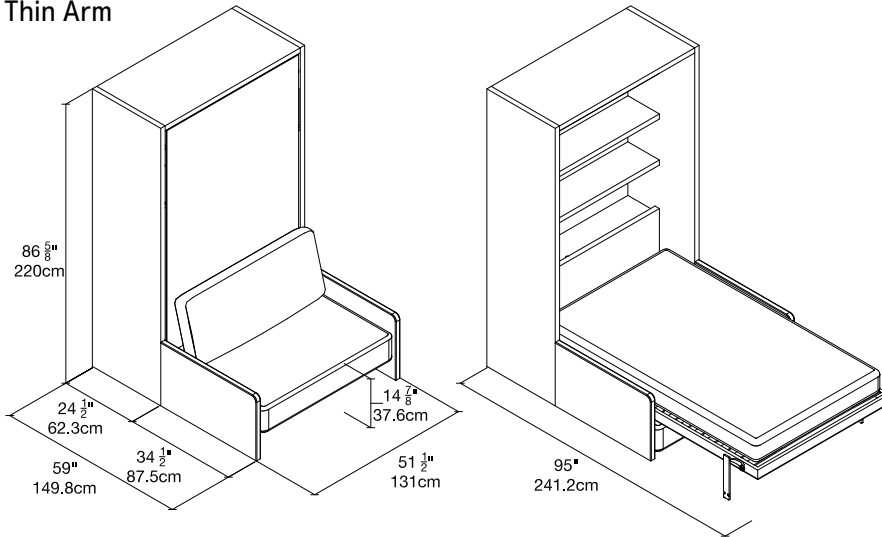

Altea Book Sofa 120

Deep Vertical Intermediate Wall Bed with Storage and Sofa

Altea Book Sofa 120

Calgary
Vancouver
Mexico City

Los Angeles
Seattle
Toronto

New York City
Washington, D.C.
San Francisco

SPECS

Thin Arm

Wide Arm

ALSO AVAILABLE

Altea Book (90 or 120)

Altea Book Board (90 or 120)

Altea Book Work (90 or 120)

FINISHES / OPTIONS

Standard versions: bed casing depth of 13³/₄" (35cm) no interior shelves.
Components available in a wide variety of VOC-free matte lacquers,
melamine finishes, fabrics, and leathers.
Four exclusive mattress options.
Interior LED lighting.