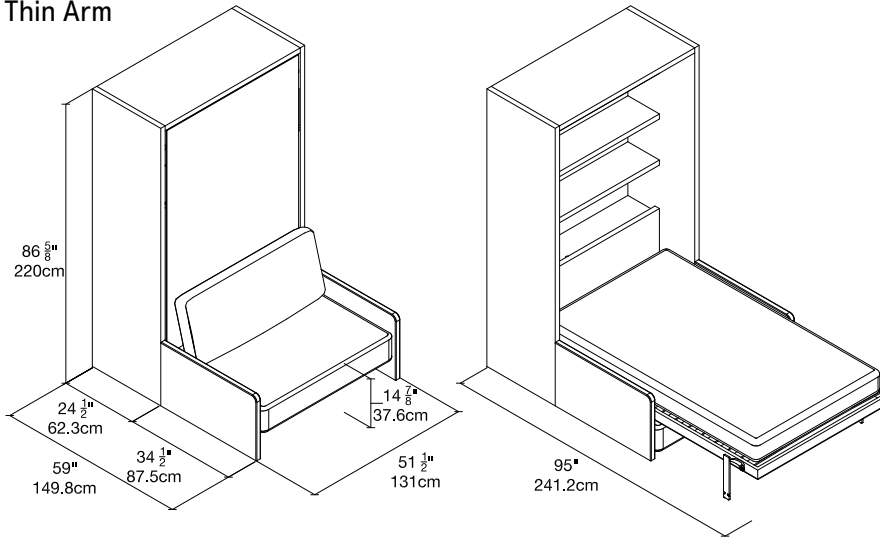

Altea Book Sofa 120

Deep Vertical Intermediate Wall Bed with Storage and Sofa

Altea Book Sofa 120

Vancouver
Mexico City
Toronto
Calgary
San Francisco
Washington, D.C.
New York
Los Angeles

SPECS

Thin Arm

Wide Arm

ALSO AVAILABLE

Altea Book (90 or 120)

Altea Book Board (90 or 120)

Altea Book Work (90 or 120)

FINISHES / OPTIONS

Standard versions: bed casing depth of 13³/₄" (35cm) no interior shelves.
Components available in a wide variety of VOC-free matte lacquers,
melamine finishes, wood veneer finishes, fabrics, and leathers.
Four exclusive mattress options.
Interior LED lighting.