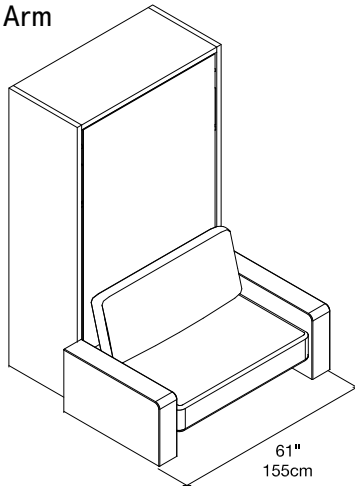

Altea Book Sofa 120

Deep Vertical Intermediate Wall Bed with Storage and Sofa

Altea Book Sofa 120

Vancouver
Mexico City
Toronto
Calgary
San Francisco
Washington, D.C.
New York
Los Angeles

SPECS

Thin Arm

Wide Arm

ALSO AVAILABLE

Altea Book (90 or 120)

Altea Book Board (90 or 120)

Altea Book Work (90 or 120)

FINISHES / OPTIONS

Standard versions: bed casing depth of 13³/₄" (35cm) no interior shelves.
Components available in a wide variety of VOC-free matte lacquers,
melamine finishes, wood veneer finishes, fabrics, and leathers.
Four exclusive mattress options.
Interior LED lighting.