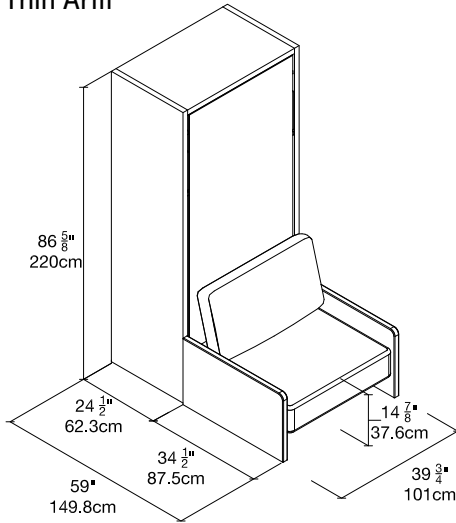

Altea Book Sofa 90

Deep Vertical Single Wall Bed with Storage and Sofa

Altea Book Sofa 90

Calgary
Vancouver
Mexico City

Los Angeles
Seattle
Toronto

New York City
Washington, D.C.
San Francisco

SPECS

Thin Arm

Wide Arm

ALSO AVAILABLE

Altea Book (90 or 120)

Altea Book Board (90 or 120)

Altea Book Work (90 or 120)

FINISHES / OPTIONS

Standard versions: bed casing depth of 13³/₄" (35cm) no interior shelves. Components available in a wide variety of VOC-free matte lacquers, melamine finishes, fabrics, and leathers. Four exclusive mattress options. Interior LED lighting.