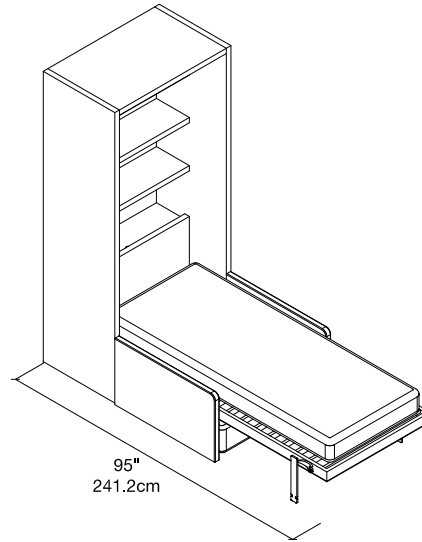

Altea Book Sofa 90

Deep Vertical Single Wall Bed with Storage and Sofa

Altea Book Sofa 90

Calgary
Vancouver
Mexico City

Los Angeles
Seattle
Toronto

New York City
Washington, D.C.
San Francisco

SPECS

Thin Arm

Wide Arm

ALSO AVAILABLE

Altea Book (90 or 120)

Altea Book Board (90 or 120)

Altea Book Work (90 or 120)

FINISHES / OPTIONS

Standard versions: bed casing depth of 13³/₄" (35cm) no interior shelves. Components available in a wide variety of VOC-free matte lacquers, melamine finishes, fabrics, and leathers. Four exclusive mattress options. Interior LED lighting.