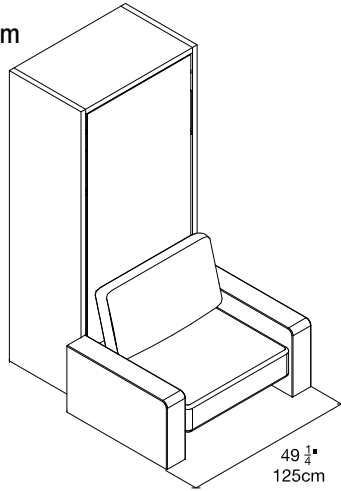

Altea Book Sofa 90

Deep Vertical Single Wall Bed with Storage and Sofa

Altea Book Sofa 90

Calgary
Vancouver
Mexico City

Los Angeles
Seattle
Toronto

New York City
Washington, D.C.
San Francisco

SPECS

Thin Arm

Wide Arm

ALSO AVAILABLE

Altea Book (90 or 120)

Altea Book Board (90 or 120)

Altea Book Work (90 or 120)

FINISHES / OPTIONS

Standard versions: bed casing depth of 13³/₄" (35cm) no interior shelves. Components available in a wide variety of VOC-free matte lacquers, melamine finishes, fabrics, and leathers. Four exclusive mattress options. Interior LED lighting.