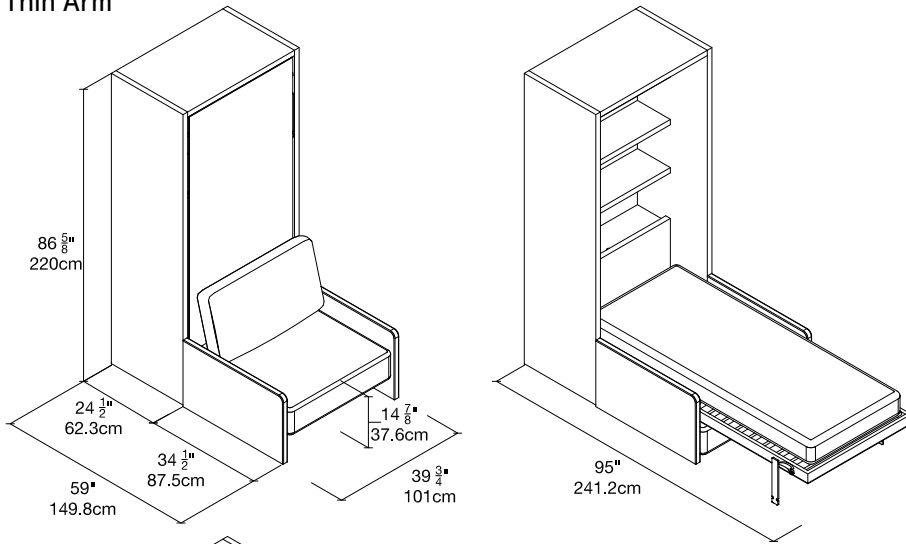

Altea Book Sofa 90

Deep Vertical Single Wall Bed with Storage and Sofa

Altea Book Sofa 90

Vancouver
Mexico City

Toronto
Calgary

San Francisco
Washington, D.C.

New York
Los Angeles

SPECS

Thin Arm

Wide Arm

ALSO AVAILABLE

Altea Book (90 or 120)

Altea Book Board (90 or 120)

Altea Book Work (90 or 120)

FINISHES / OPTIONS

Standard versions: bed casing depth of 13³/₄" (35cm) no interior shelves. Components available in a wide variety of VOC-free matte lacquers, melamine finishes, wood veneer finishes, fabrics, and leathers. Four exclusive mattress options. Interior LED lighting.