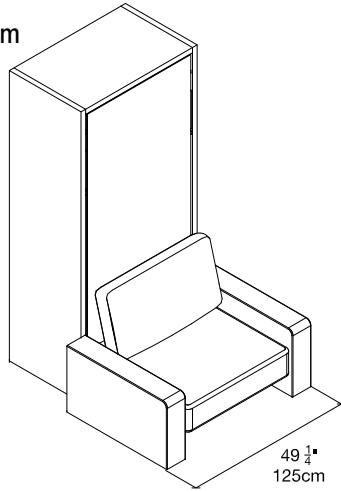

Altea Book Sofa 90

Deep Vertical Single Wall Bed with Storage and Sofa

Altea Book Sofa 90

Vancouver
Mexico City

Toronto
Calgary

San Francisco
Washington, D.C.

New York
Los Angeles

SPECS

Thin Arm

Wide Arm

ALSO AVAILABLE

Altea Book (90 or 120)

Altea Book Board (90 or 120)

Altea Book Work (90 or 120)

FINISHES / OPTIONS

Standard versions: bed casing depth of 13³/₄" (35cm) no interior shelves. Components available in a wide variety of VOC-free matte lacquers, melamine finishes, wood veneer finishes, fabrics, and leathers. Four exclusive mattress options. Interior LED lighting.