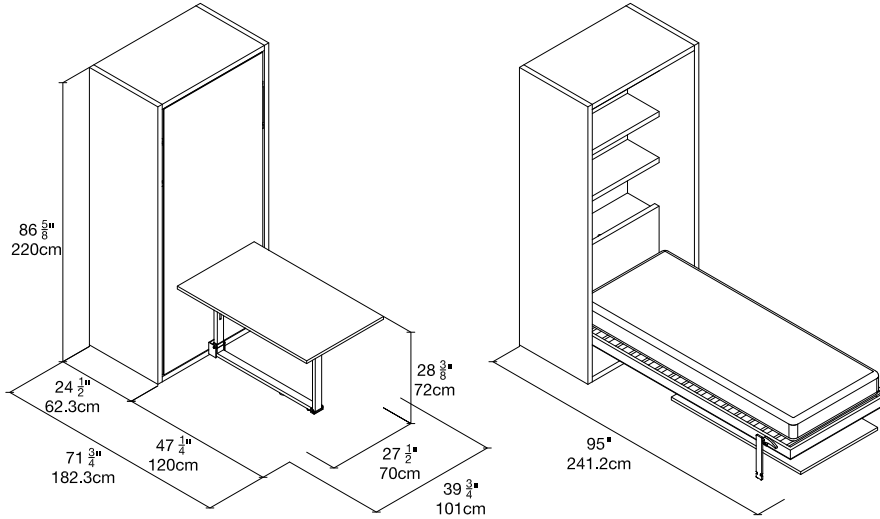

Altea Book Work

Deep Vertical Single or Intermediate Wall Bed with Lift Up Table

Altea Book Work

Calgary
Vancouver
Mexico City

Los Angeles
Seattle
Toronto

New York City
Washington, D.C.
San Francisco

SPECS

Altea Book Work 90 (single)

Altea Book Work
120 (intermediate)

ALSO AVAILABLE

Altea Book (90 or 120)

Altea Book Sofa (90 or 120)

Altea Book Board (90 or 120)

FINISHES / OPTIONS

Standard versions: bed casing depth of 13³/₄" (35cm) no interior shelves.
Components available in a wide variety of VOC-free matte lacquers,
melamine finishes, fabrics, and leathers.
Four exclusive mattress options.
Interior LED lighting.