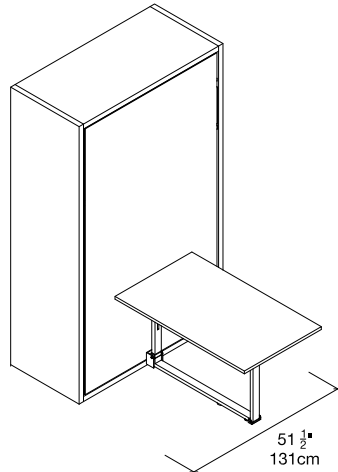

Altea Book Work

Deep Vertical Single or Intermediate Wall Bed with Lift Up Table

Altea Book Work

Calgary
Vancouver
Mexico City

Los Angeles
Seattle
Toronto

New York City
Washington, D.C.
San Francisco

SPECS

Altea Book Work 90 (single)

Altea Book Work
120 (intermediate)

ALSO AVAILABLE

Altea Book (90 or 120)

Altea Book Sofa (90 or 120)

Altea Book Board (90 or 120)

FINISHES / OPTIONS

Standard versions: bed casing depth of 13³/₄" (35cm) no interior shelves.
Components available in a wide variety of VOC-free matte lacquers,
melamine finishes, fabrics, and leathers.
Four exclusive mattress options.
Interior LED lighting.