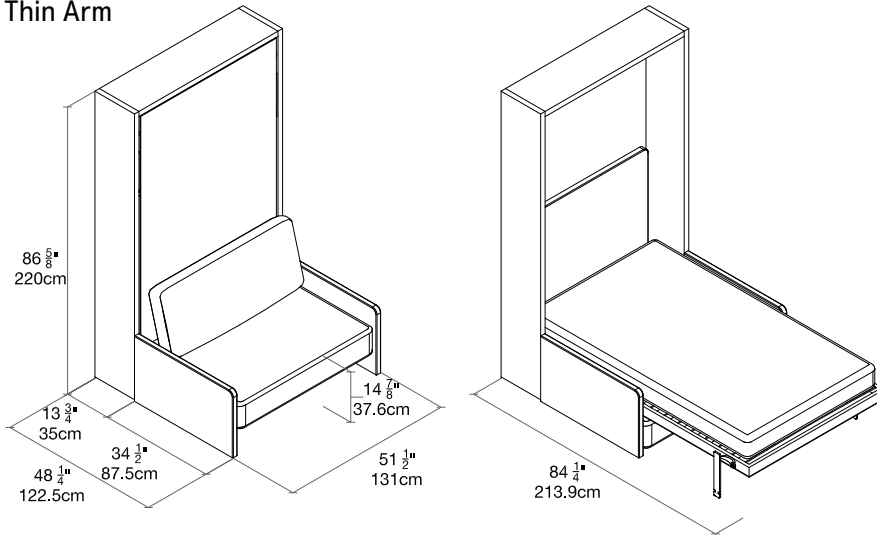

Altea Sofa 120

Vertical Intermediate Wall Bed with Sofa

Altea Sofa 120

Calgary
Vancouver
Mexico City

Los Angeles
Seattle
Toronto

New York City
Washington, D.C.
San Francisco

SPECS

Thin Arm

Wide Arm

ALSO AVAILABLE

Altea (90 or 120)

Altea Board (90 or 120)

Altea Dining (90 or 120)

FINISHES / OPTIONS

Book versions: bed casing depth of 24½" (62.3cm) with 3 interior shelves.
Components available in a wide variety of VOC-free matte lacquers,
melamine finishes, fabrics, and leathers.
Four exclusive mattress options.
Interior LED lighting.