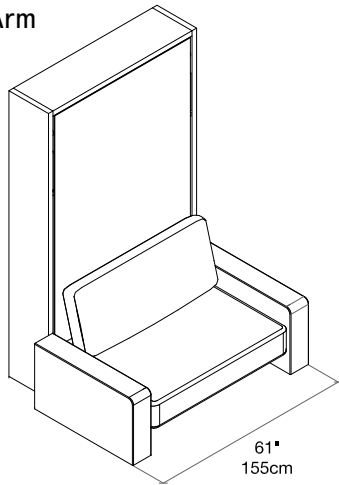

Altea Sofa 120

Vertical Intermediate Wall Bed with Sofa

Altea Sofa 120

Calgary
Vancouver
Mexico City

Los Angeles
Seattle
Toronto

New York City
Washington, D.C.
San Francisco

SPECS

Thin Arm

Wide Arm

ALSO AVAILABLE

Altea (90 or 120)

Altea Board (90 or 120)

Altea Dining (90 or 120)

FINISHES / OPTIONS

Book versions: bed casing depth of 24½" (62.3cm) with 3 interior shelves.
Components available in a wide variety of VOC-free matte lacquers,
melamine finishes, fabrics, and leathers.
Four exclusive mattress options.
Interior LED lighting.