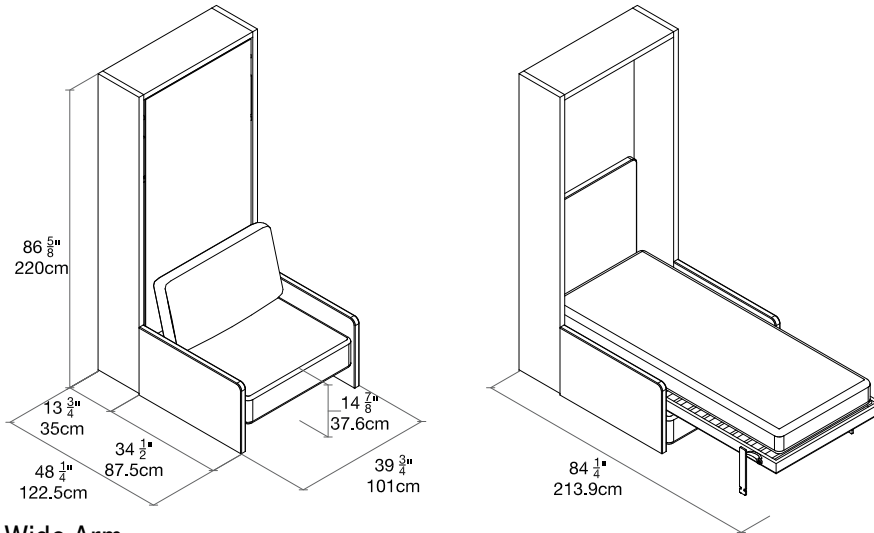

# Altea Sofa 90

Calgary  
Vancouver  
Mexico City

Los Angeles  
Seattle  
Toronto

New York City  
Washington, D.C.  
San Francisco

SPECS

Thin Arm

Wide Arm

Altea (90 or 120)

Altea Board (90 or 120)

Altea Dining (90 or 120)

ALSO AVAILABLE

FINISHES / OPTIONS

Book versions: bed casing depth of 24½" (62.3cm) with 3 interior shelves.  
Components available in a wide variety of VOC-free matte lacquers,  
melamine finishes, fabrics, and leathers.  
Four exclusive mattress options.  
Interior LED lighting.