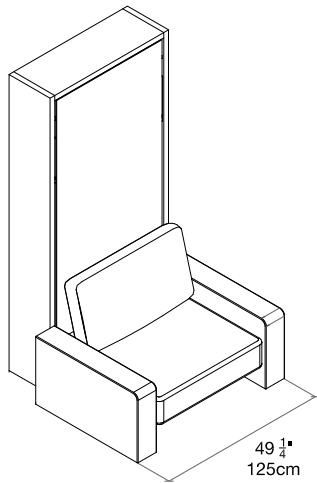

# Altea Sofa 90

Calgary  
Vancouver  
Mexico City

Los Angeles  
Seattle  
Toronto

New York City  
Washington, D.C.  
San Francisco

SPECS

Thin Arm

Wide Arm

Altea (90 or 120)

Altea Board (90 or 120)

Altea Dining (90 or 120)

ALSO AVAILABLE

FINISHES / OPTIONS

Book versions: bed casing depth of 24½" (62.3cm) with 3 interior shelves.  
Components available in a wide variety of VOC-free matte lacquers,  
melamine finishes, fabrics, and leathers.  
Four exclusive mattress options.  
Interior LED lighting.