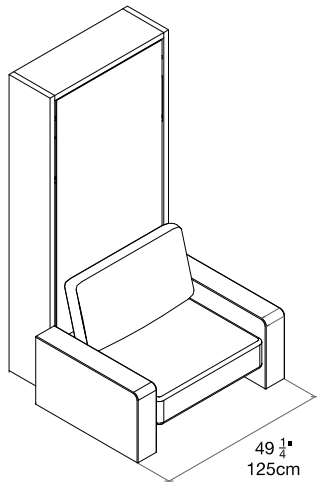

Altea Sofa 90

Vertical Single Wall Bed with Sofa

Altea Sofa 90

Vancouver
Mexico City
Toronto
Calgary
San Francisco
Washington, D.C.
New York
Los Angeles

SPECS

Thin Arm

Wide Arm

Altea (90 or 120)

Altea Board (90 or 120)

Altea Dining (90 or 120)

ALSO AVAILABLE

FINISHES / OPTIONS

Book versions: bed casing depth of 24½" (62.3cm) with 3 interior shelves.
Components available in a wide variety of VOC-free matte lacquers, melamine finishes, wood veneer finishes, fabrics, and leathers.
Four exclusive mattress options.
Interior LED lighting.