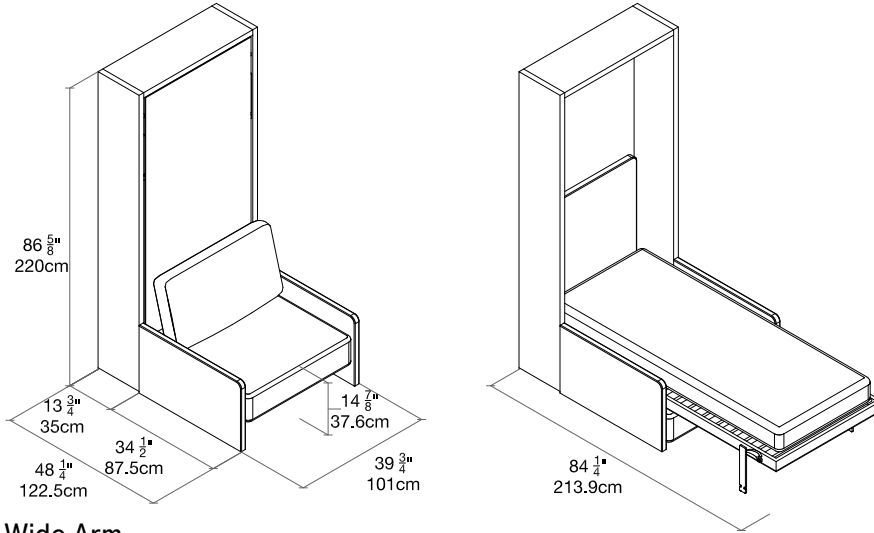

Altea Sofa 90

Vertical Single Wall Bed with Sofa

Altea Sofa 90

Vancouver
Mexico City
Toronto
Calgary
San Francisco
Washington, D.C.
New York
Los Angeles

SPECS

Thin Arm

Wide Arm

Altea (90 or 120)

Altea Board (90 or 120)

Altea Dining (90 or 120)

ALSO AVAILABLE

FINISHES / OPTIONS

Book versions: bed casing depth of 24½" (62.3cm) with 3 interior shelves.
Components available in a wide variety of VOC-free matte lacquers, melamine finishes, wood veneer finishes, fabrics, and leathers.
Four exclusive mattress options.
Interior LED lighting.