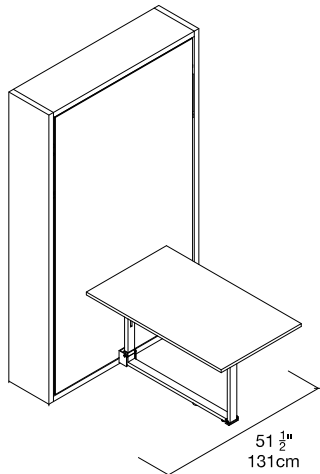

Altea Work

Vertical Single or Intermediate Wall Bed with Lift Up Table

Altea Work

Calgary
Vancouver
Mexico City

Los Angeles
Seattle
Toronto

New York City
Washington, D.C.
San Francisco

SPECS

Altea Work 90 (single)

Altea Work 120 (intermediate)

ALSO AVAILABLE

Altea (90 or 120)

Altea Sofa (90 or 120)

Altea Board (90 or 120)

FINISHES / OPTIONS

Book versions: bed casing depth of 24½" (62.3cm) with 3 interior shelves.
Components available in a wide variety of VOC-free matte lacquers,
melamine finishes, fabrics, and leathers.
Four exclusive mattress options.
Interior LED lighting.