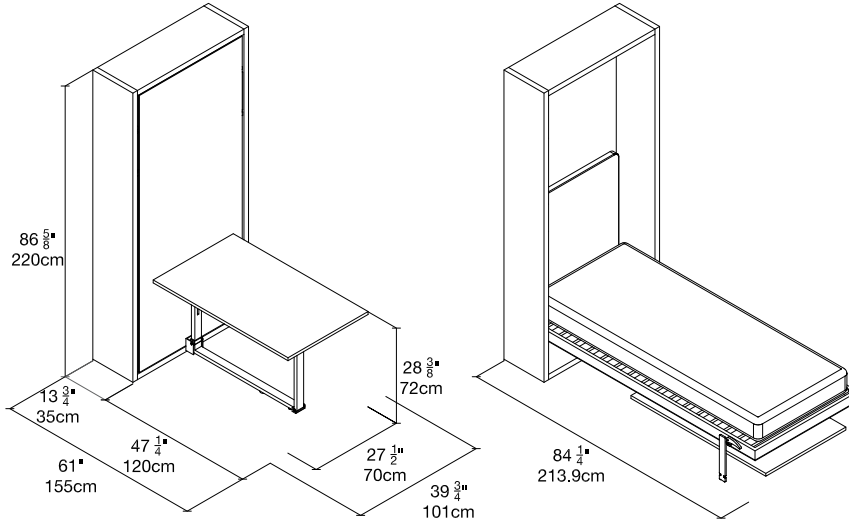

Altea Work

Vertical Single or Intermediate Wall Bed with Lift Up Table

Altea Work

Calgary
Vancouver
Mexico City

Los Angeles
Seattle
Toronto

New York City
Washington, D.C.
San Francisco

SPECS

Altea Work 90 (single)

Altea Work 120 (intermediate)

ALSO AVAILABLE

Altea (90 or 120)

Altea Sofa (90 or 120)

Altea Board (90 or 120)

FINISHES / OPTIONS

Book versions: bed casing depth of 24½" (62.3cm) with 3 interior shelves.
Components available in a wide variety of VOC-free matte lacquers,
melamine finishes, fabrics, and leathers.
Four exclusive mattress options.
Interior LED lighting.