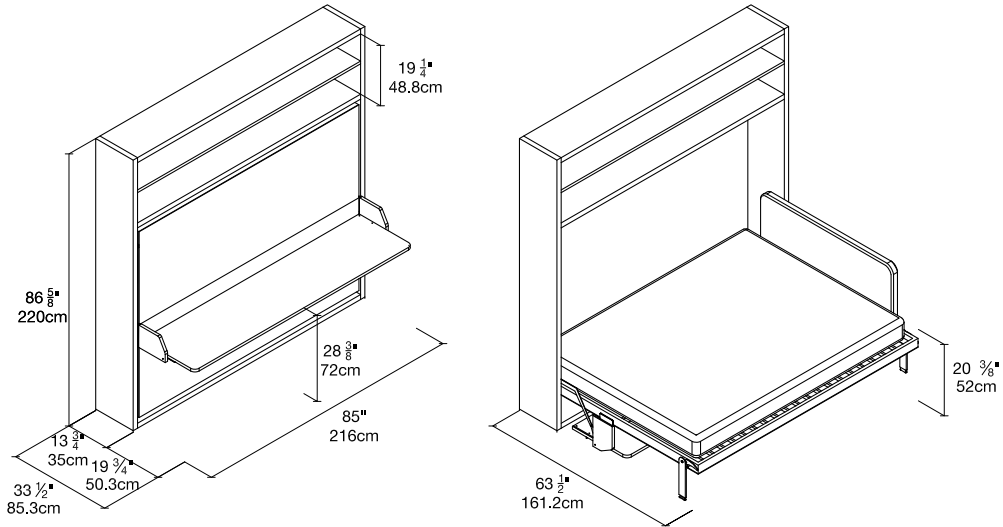

Circe Board

Horizontal Wall Bed with Desk

Circe Board

Calgary
Vancouver
Mexico City

Los Angeles
Seattle
Toronto

New York City
Washington, D.C.
San Francisco

SPECS

ALSO AVAILABLE

Circe

Circe Sofa

FINISHES / OPTIONS

Available in custom height between 65 7/8" and 86 5/8".
 Components available in a wide variety of VOC-free matte lacquers, melamine finishes, fabrics, and leathers.
 Four exclusive mattress options.
 Interior LED lighting.
 Flip-up headboard.