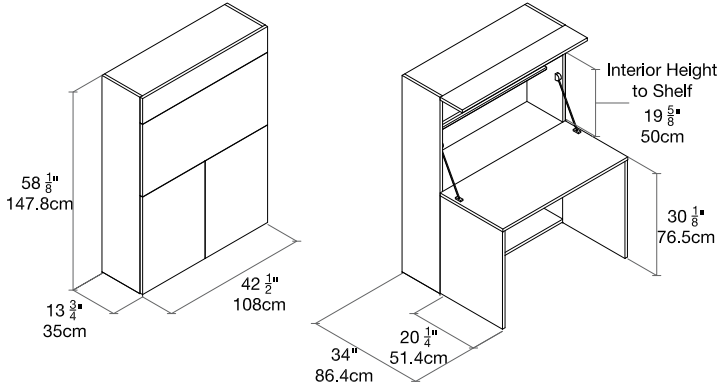

Home Office Basso

Home Office Alto

FINISHES / OPTIONS

Interior desk dimensions: 40 1/2"W x 19 1/4"H x 12"D
 Components available in a wide variety of VOC-free matte lacquers and melamine finishes.
 Door available in wood veneer finishes. Interior LED lighting. Wire management grommet.
 Lower doors must be open to support desk.