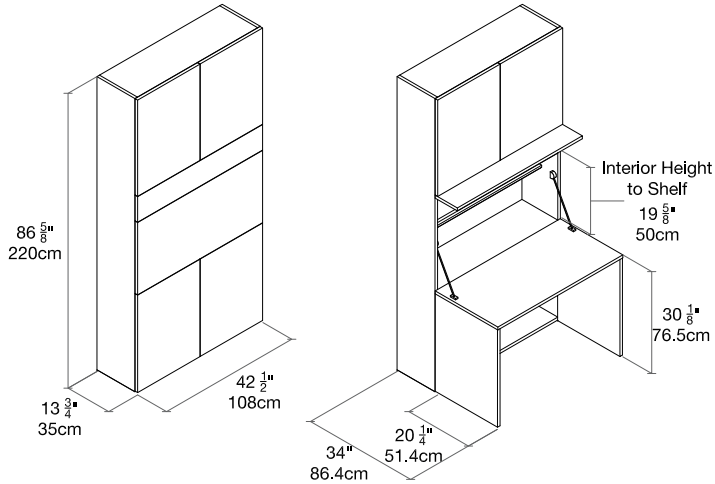

Home Office Basso

Home Office Alto

FINISHES / OPTIONS

Interior desk dimensions: 40 1/2"W x 19 1/4"H x 12"D
 Components available in a wide variety of VOC-free matte lacquers and melamine finishes.
 Door available in wood veneer finishes. Interior LED lighting. Wire management grommet.
 Lower doors must be open to support desk.