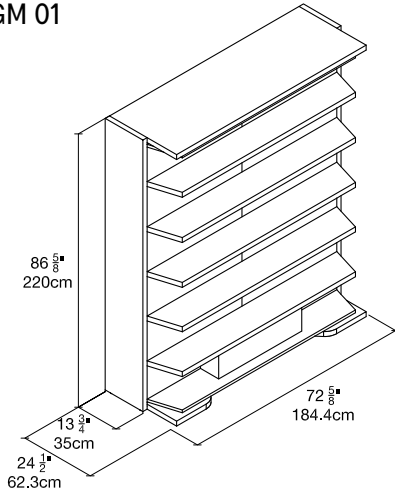

LGM

Calgary
Vancouver
Mexico City

Los Angeles
Seattle
Toronto

New York City
Washington, D.C.
San Francisco

SPECS

LGM 01