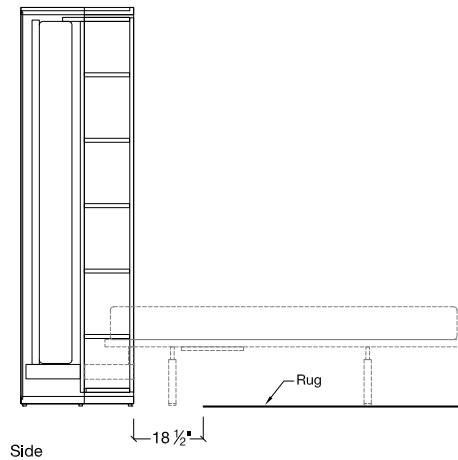

Rug Placement

ALSO AVAILABLE

LGM 2202 - Wood Doors LGM 2203 - Glass Doors

FINISHES / OPTIONS

Standard: extending night table.
 Components available in a wide variety of VOC-free matte lacquers, melamine finishes, wood veneer finishes, fabrics, and leathers.
 Four exclusive mattress options.
 Headboard upholstered in fabric or leather.
 Cannot be installed on carpets or area rugs, if using an area rug it should be placed a minimum of 18 1/2" from the front edge of the LGM,