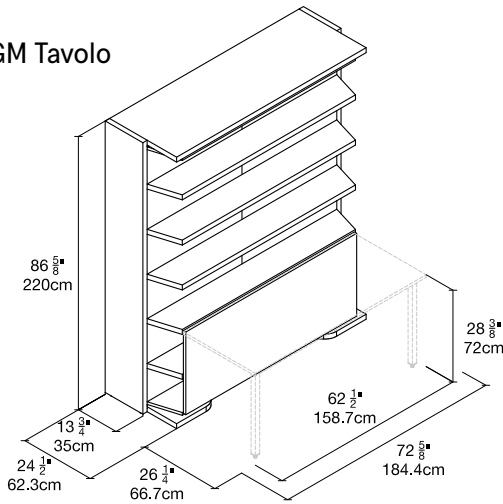

LGM

Calgary
Vancouver
Mexico City

Los Angeles
Seattle
Toronto

New York City
Washington, D.C.
San Francisco

SPECS

LGM 01

All LGMs Open

LGM Tavolo

Rug Placement

ALSO AVAILABLE

LGM 2202 - Wood Doors LGM 2203 - Glass Doors

FINISHES / OPTIONS

Standard: extending night table.
 Components available in a wide variety of VOC-free matte lacquers, melamine finishes, wood veneer finishes, fabrics, and leathers.
 Four exclusive mattress options.
 Headboard upholstered in fabric or leather.
 Cannot be installed on carpets or area rugs, if using an area rug it should be placed a minimum of 18 1/2" from the front edge of the LGM,