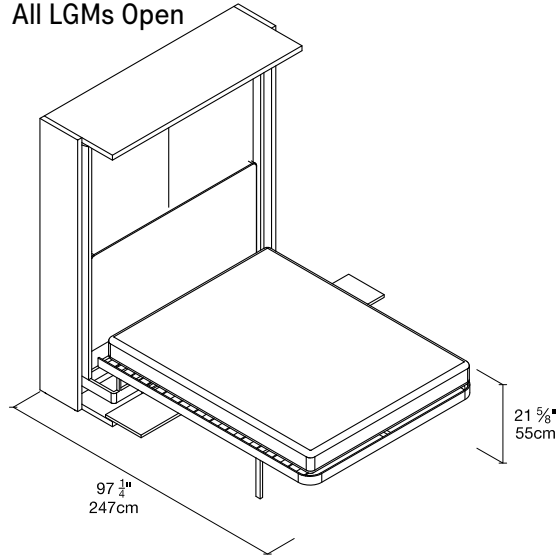

LGM

Calgary
Vancouver
Mexico City

Los Angeles
Seattle
Toronto

New York City
Washington, D.C.
San Francisco

SPECS

LGM 01

All LGMs Open

LGM Tavolo

Rug Placement

ALSO AVAILABLE

LGM 2202 - Wood Doors LGM 2203 - Glass Doors

FINISHES / OPTIONS

Standard: extending night table.
 Components available in a wide variety of VOC-free matte lacquers, melamine finishes, wood veneer finishes, fabrics, and leathers.
 Four exclusive mattress options.
 Headboard upholstered in fabric or leather.
 Cannot be installed on carpets or area rugs, if using an area rug it should be placed a minimum of 18 1/2" from the front edge of the LGM,