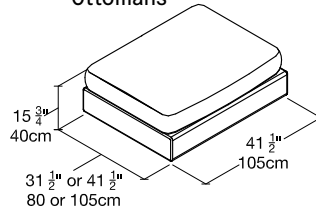

Center Unit

27 1/2\"/>

End Unit

End Unit with Reclining Armrest

Ottomans

Arm

FINISHES / OPTIONS

All models available for left or right side directions.
Modular arrangements must end with an end unit or armrest.
Components available in a wide variety of VOC-free matte lacquers, melamine finishes, wood veneer finishes, fabrics, and leathers.
Four exclusive mattress options, Interior LED lighting, Headboard, Armrest tray.