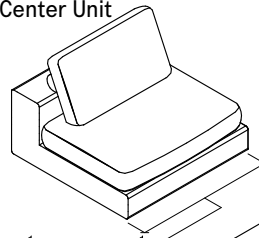

Tango Sectional

Queen Vertical Wall Bed with Sectional Sofa

Tango Sectional

Calgary
Vancouver
Mexico City

Los Angeles
Seattle
Toronto

New York City
Washington, D.C.
San Francisco

SPECS

Modular Components

Center Unit

27 1/2\"/>

End Unit

End Unit with Reclining Armrest

Ottomans

Arm

FINISHES / OPTIONS

All models available for left or right side directions.
Modular arrangements must end with an end unit or armrest.
Components available in a wide variety of VOC-free matte lacquers, melamine finishes, wood veneer finishes, fabrics, and leathers.
Four exclusive mattress options, Interior LED lighting, Headboard, Armrest tray.