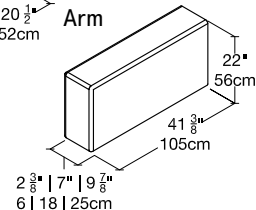

Center Unit

27 1/2\"/>

End Unit

End Unit with Reclining Armrest

Ottomans

Arm

FINISHES / OPTIONS

All models available for left or right side directions.
Modular arrangements must end with an end unit or armrest.
Components available in a wide variety of VOC-free matte lacquers, melamine finishes, wood veneer finishes, fabrics, and leathers.
Four exclusive mattress options, Interior LED lighting, Headboard, Armrest tray.