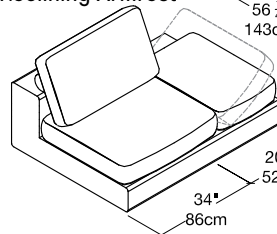

Center Unit

27 1/2\"/>

End Unit

End Unit with Reclining Armrest

Ottomans

Arm

FINISHES / OPTIONS

All models available for left or right side directions.
Modular arrangements must end with an end unit or armrest.
Components available in a wide variety of VOC-free matte lacquers, melamine finishes, wood veneer finishes, fabrics, and leathers.
Four exclusive mattress options, Interior LED lighting, Headboard, Armrest tray.