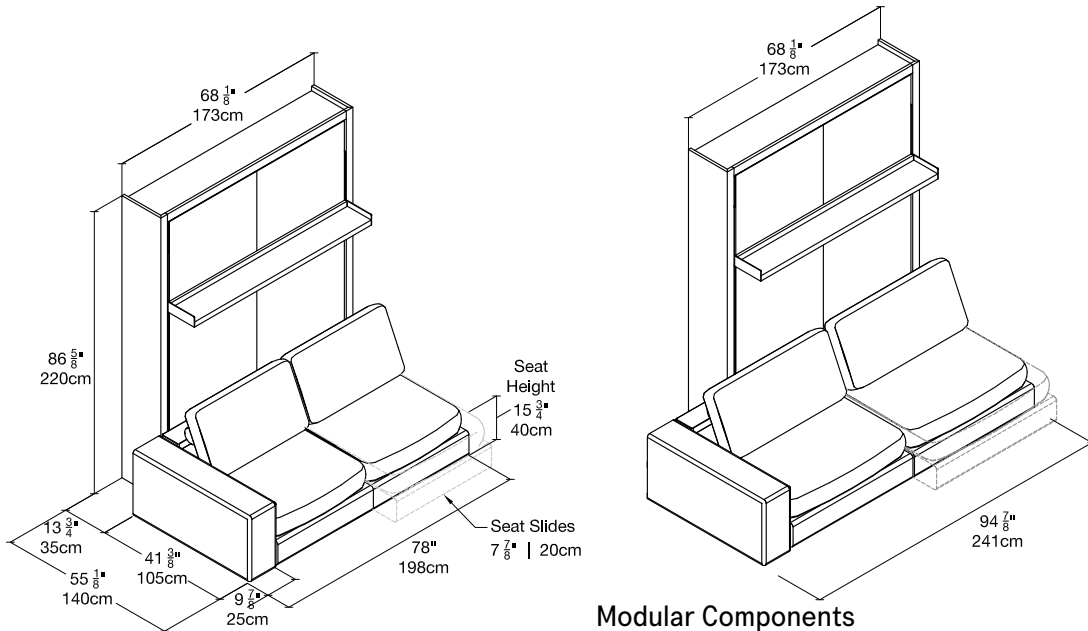

Tango Sectional

Queen Vertical Wall Bed with Sectional Sofa

Tango Sectional

Calgary
Vancouver
Mexico City

Los Angeles
Seattle
Toronto

New York City
Washington, D.C.
San Francisco

SPECS

Modular Components

Center Unit

27 1/2\"/>

End Unit

End Unit with Reclining Armrest

Ottomans

Arm

FINISHES / OPTIONS

All models available for left or right side directions.
Modular arrangements must end with an end unit or armrest.
Components available in a wide variety of VOC-free matte lacquers, melamine finishes, wood veneer finishes, fabrics, and leathers.
Four exclusive mattress options, Interior LED lighting, Headboard, Armrest tray.