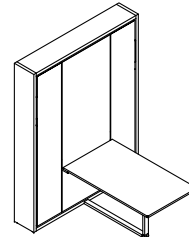

156 (Full)

167 (Queen)

ALSO AVAILABLE

Ulisse (Queen or Full)

Ulisse Desk (Queen)

Ulisse Dining (Queen)

FINISHES / OPTIONS

Components available in a wide variety of VOC-free matte lacquers, melamine finishes, fabrics, and leathers. Four exclusive mattress options. Interior LED lighting. Headboard upholstered in fabric or leather.