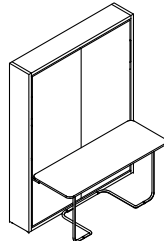

156 (Full)

167 (Queen)

ALSO AVAILABLE

Ulisse (Queen or Full)

Ulisse Desk (Queen)

Ulisse Dining (Queen)

FINISHES / OPTIONS

Components available in a wide variety of VOC-free matte lacquers, melamine finishes, fabrics, and leathers. Four exclusive mattress options. Interior LED lighting. Headboard upholstered in fabric or leather.