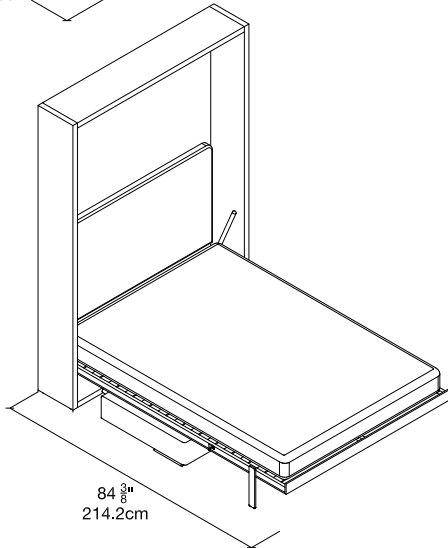

156 (Full)

167 (Queen)

ALSO AVAILABLE

Ulisse (Queen or Full)

Ulisse Desk (Queen)

Ulisse Dining (Queen)

FINISHES / OPTIONS

Components available in a wide variety of VOC-free matte lacquers, melamine finishes, fabrics, and leathers. Four exclusive mattress options. Interior LED lighting. Headboard upholstered in fabric or leather.