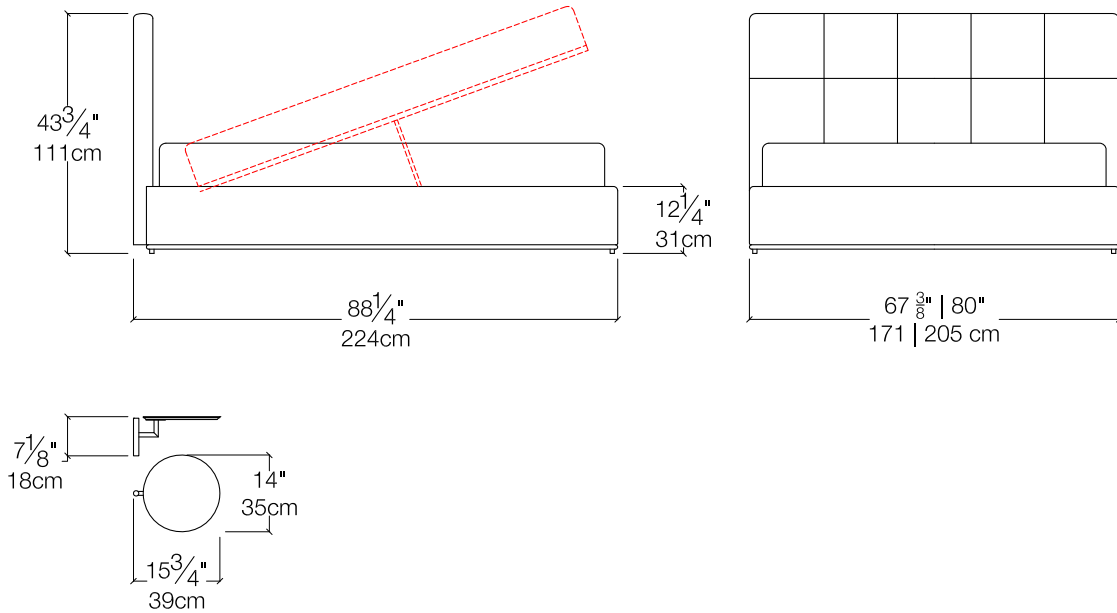

Chagall

Storage Bed

Resource

Chagall

Calgary
Vancouver
Mexico City

Los Angeles
Seattle
Toronto

New York City
Washington, D.C.
San Francisco

SPECS

FINISHES

45° tilting mechanism with storage container.
Circular side tables connected to headboard in chrome and available in all leather categories.
Accommodates up to an 10" mattress.
Available in a wide variety of fabrics and five grades of leather.
Polish chromed metal base trim optional.