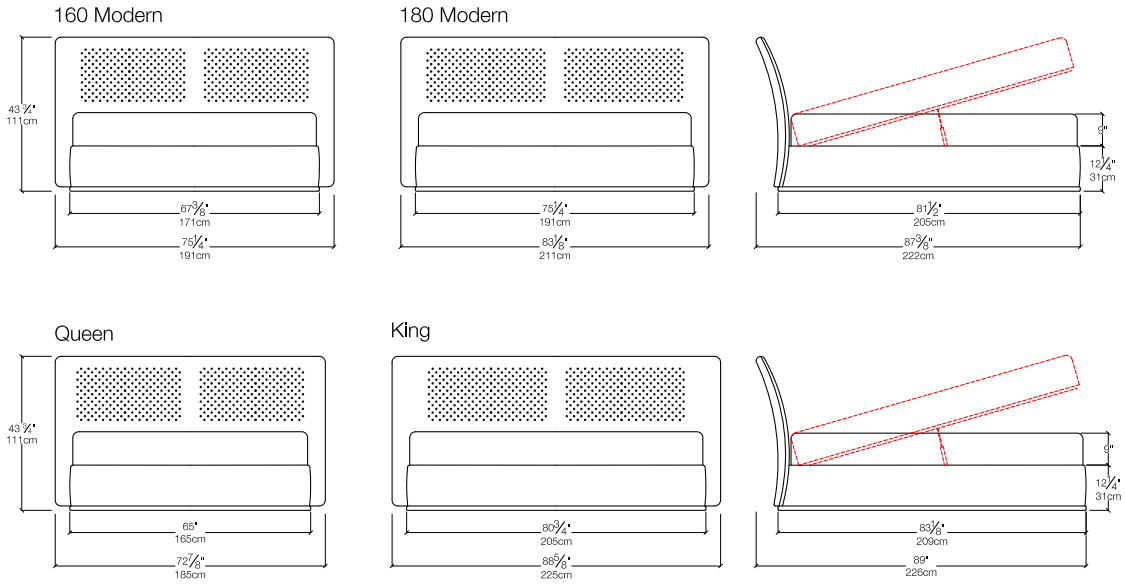

Chandelier

Storage Bed

Chandelier

Calgary
Vancouver
Mexico City

Los Angeles
Seattle
Toronto

New York City
Washington, D.C.
San Francisco

SPECS

FINISHES

45° tilting mechanism with storage container.
Accommodates up to a 10" mattress.
Available in a wide variety of fabrics and six grades of leather.
Polished chrome base trim.

RESOURCE