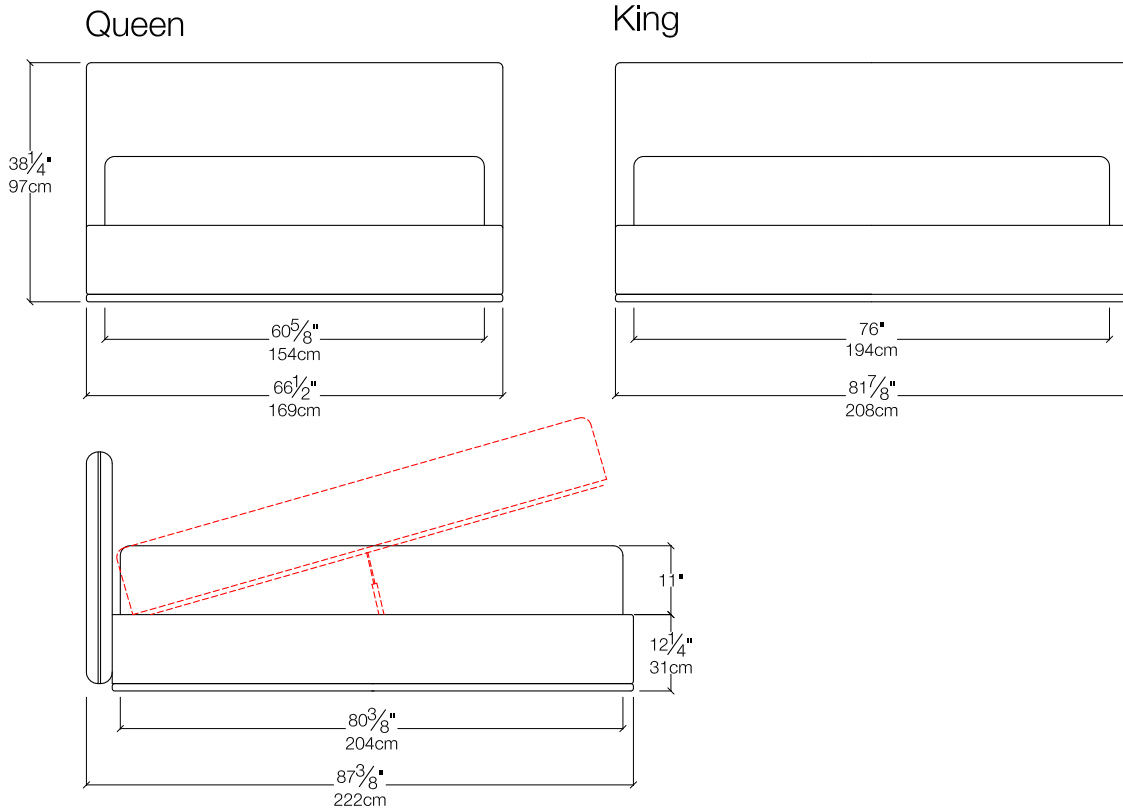

Thin

Storage Bed

Thin

Calgary
Vancouver
Mexico City

Los Angeles
Seattle
Toronto

New York City
Washington, D.C.
San Francisco

SPECS

FINISHES

45° tilting mechanism with storage container.
Accommodates up to an 10" mattress.
Available in a wide variety of fabrics and six grades of leather.

RESOURCE