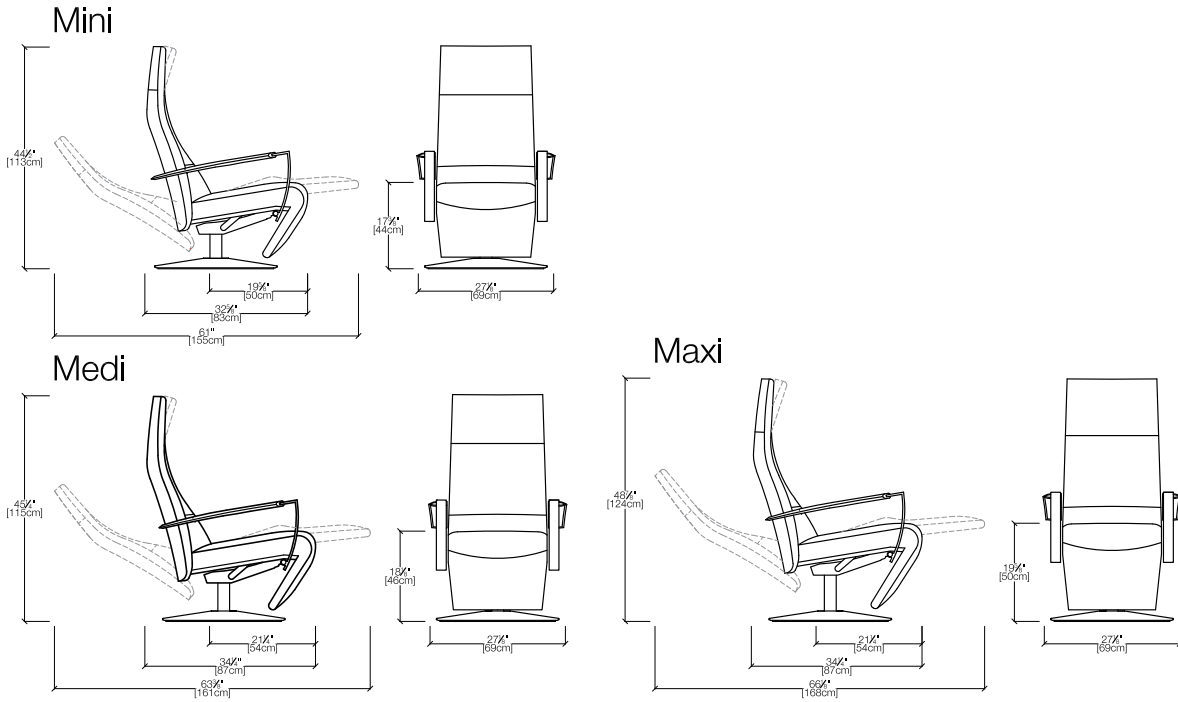

Cascade

Lounge Chair

Cascade

Vancouver
Mexico City
Toronto
Calgary
San Francisco
Washington, D.C.
New York
Los Angeles

SPECS

FINISHES

RB-AB
Round base acryl black

RB-L
Round base leather

5B-CH
5 star base
chrome high gloss

5B-CM
5 star base
chrome matte

Adjustable headrest.
Recliner: back and footrest recline separately.
TV Chair: back and footrest recline together.
Frame: Chrome or brushed.
Available in leather and fabric, armrest always in leather.