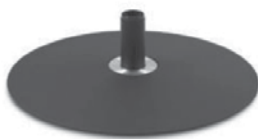

Cascade

Lounge Chair

Cascade

Vancouver
Mexico City
Toronto
Calgary
San Francisco
Washington, D.C.
New York
Los Angeles

SPECS

FINISHES

RB-AB
Round base acryl black

RB-L
Round base leather

5B-CH
5 star base
chrome high gloss

5B-CM
5 star base
chrome matte

Adjustable headrest.
Recliner: back and footrest recline separately.
TV Chair: back and footrest recline together.
Frame: Chrome or brushed.
Available in leather and fabric, armrest always in leather.