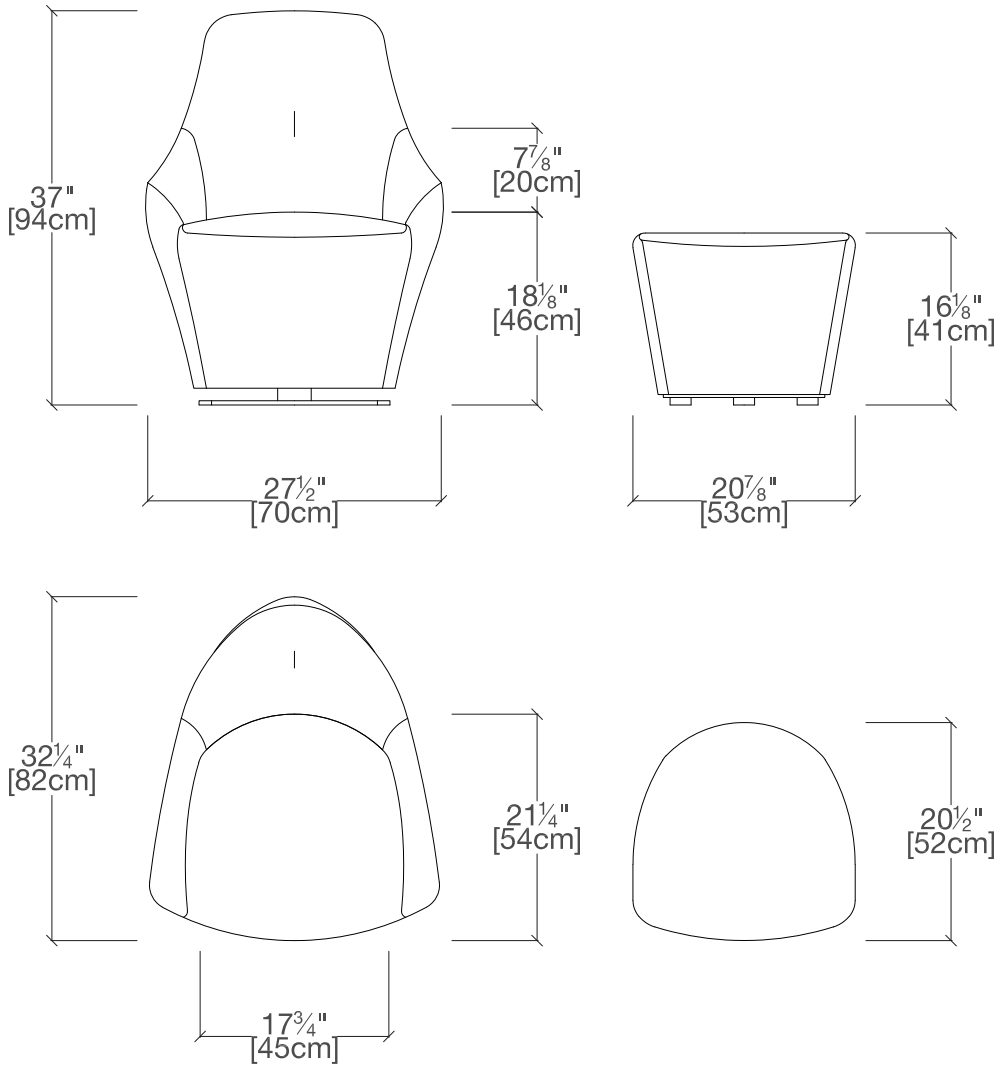

Cantate

Swivel Armchair and Ottoman

Resource

Cantate

Vancouver
Mexico City
Toronto
Calgary
San Francisco
Washington, D.C.
New York
Los Angeles

SPECS

FINISHES

Available as a fixed or swivel base.
Upholstery available in wide variety of fabrics and leathers.
Base steel epoxy in a variety of finish choices.