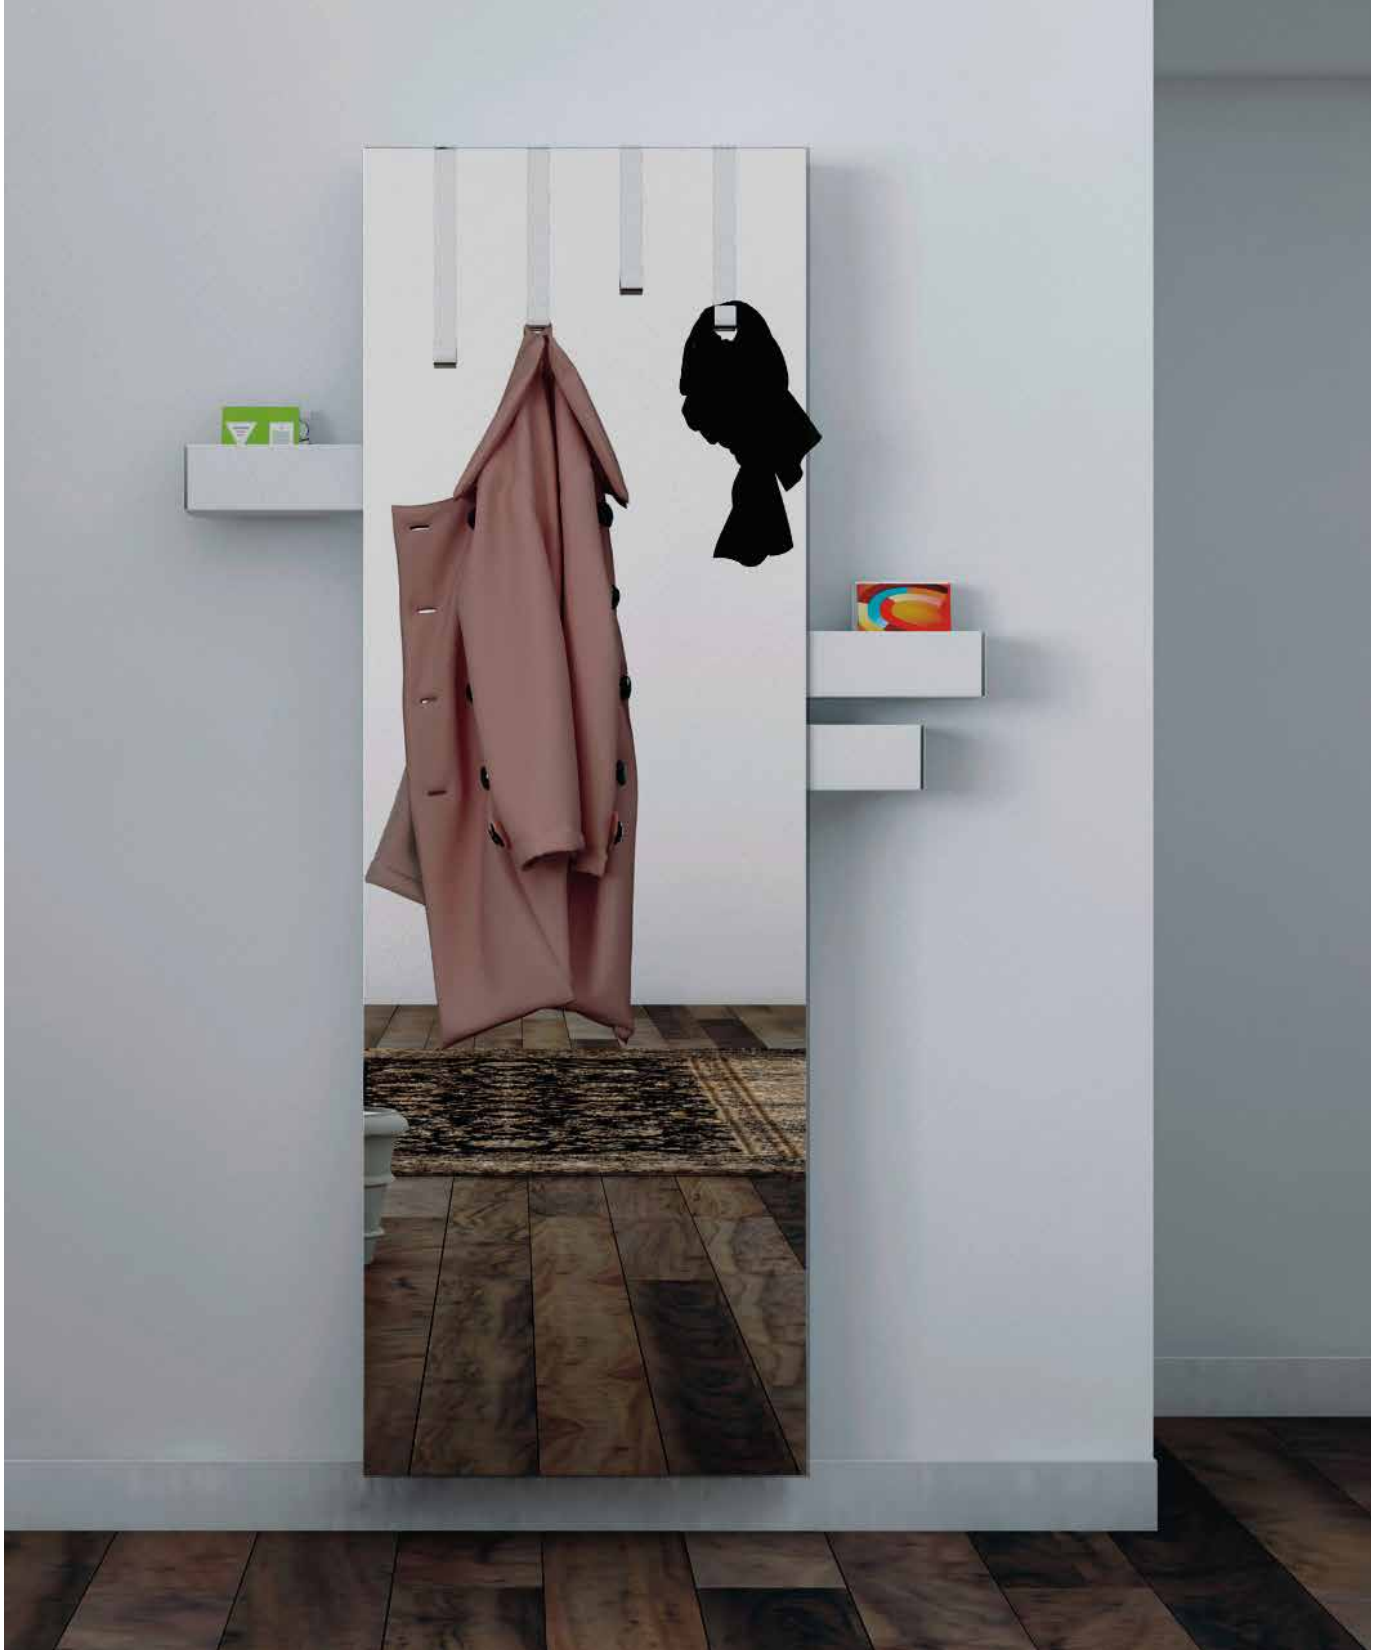

Betty

Wall Mirror and Organizer

Resource

Betty

Vancouver
Mexico City
Toronto
Calgary
San Francisco
Washington, D.C.
New York
Los Angeles

SPECS

OPTIONS

Drawers in metal and lacquered white.
 Structure in lacquered white clad with full-length mirror.
 Includes 4 coat hanger hooks, 5 sliding drawers that extend up to 16" | 40cm (drawers are fully removable to accommodate larger objects), wall mount fixing system.