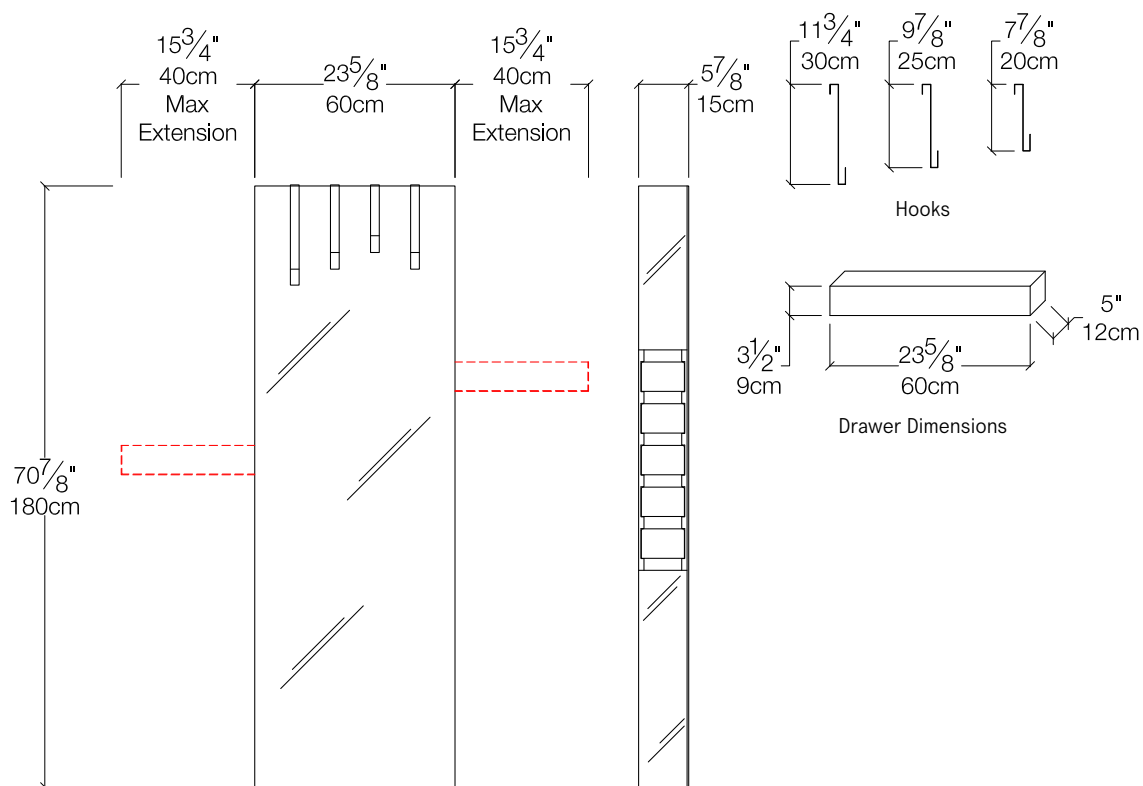

Betty

Wall Mirror and Organizer

Resource

Betty

Vancouver
Mexico City
Toronto
Calgary
San Francisco
Washington, D.C.
New York
Los Angeles

SPECS

OPTIONS

Drawers in metal and lacquered white.
 Structure in lacquered white clad with full-length mirror.
 Includes 4 coat hanger hooks, 5 sliding drawers that extend up to 16" | 40cm (drawers are fully removable to accommodate larger objects), wall mount fixing system.