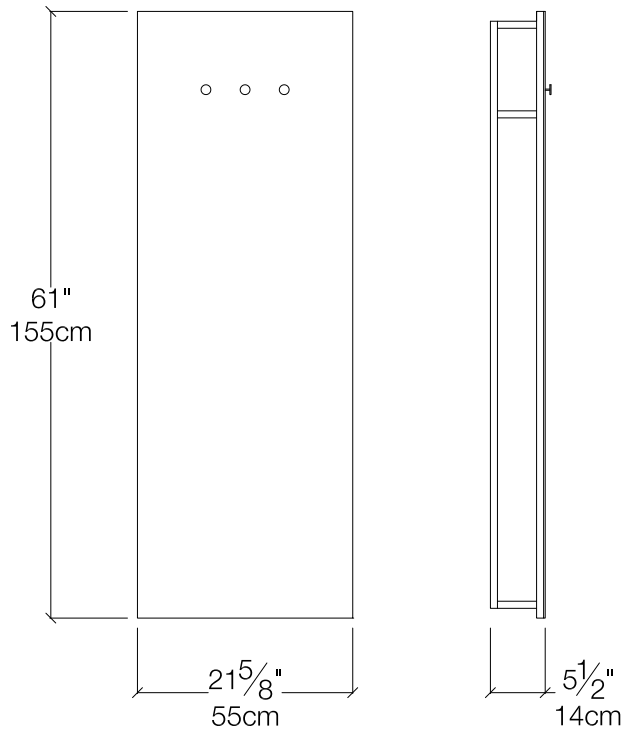

# Box

Vertical or Horizontal Storage Mirror for Extendible Leaves

# Box

## FINISHES

White melamine, with mirror and three satin finished metal hooks.