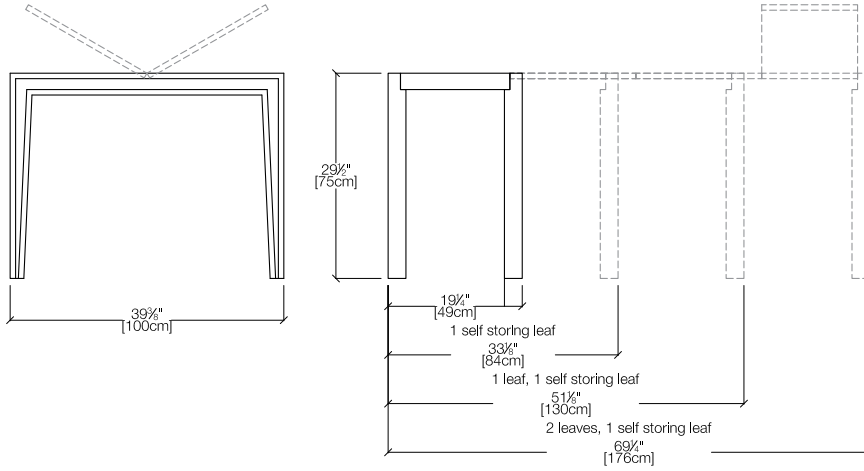

Voile

Console / Dining Table

Voile

SPECS

FINISHES

WG
Wenge

NC
Ash Stained
Walnut

TB
Ash Stained
Tobacco