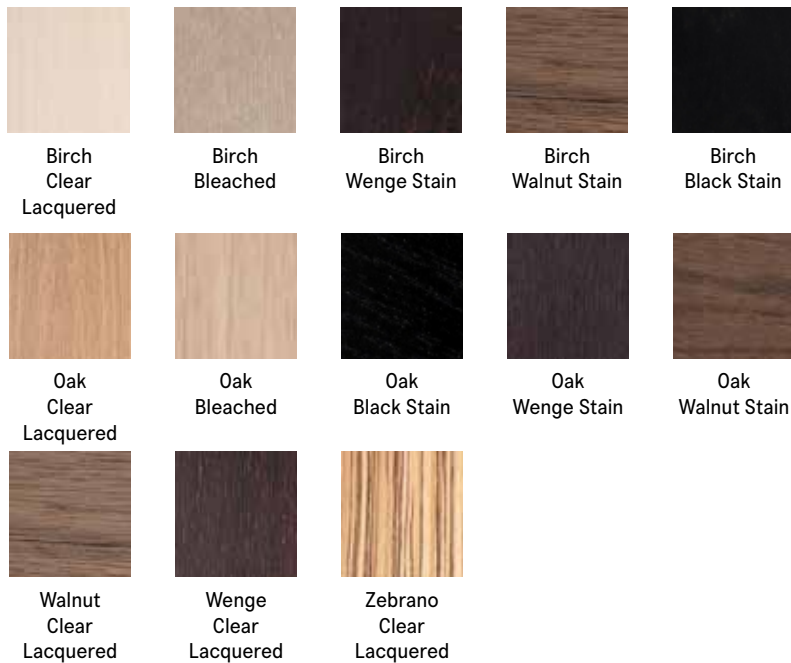

## FINISHES

### Wood Veneer

Molded plywood structure with applied wood veneer.

Oak and Birch available in any RAL pigmented lacquer. (Min 6)

Removable upholstered seat in a variety of fabrics, vinyls and leathers. COM / COL available.