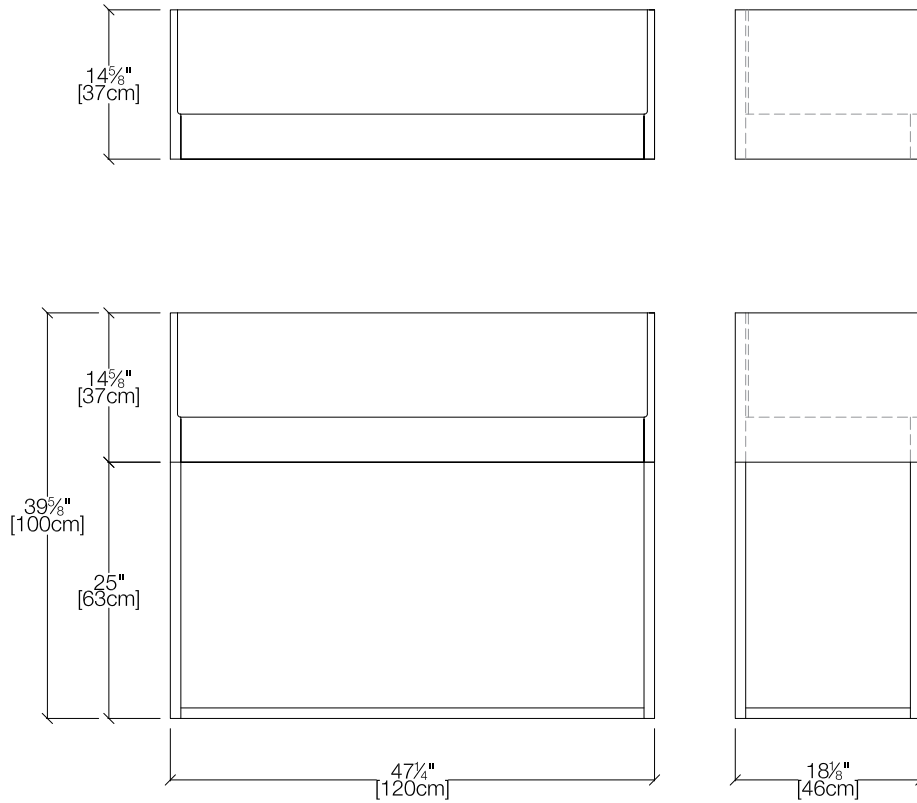

Stockholm Desk

Wall Mounted Desk

Stockholm Desk

Vancouver
Mexico City
Toronto
Calgary
San Francisco
Washington, D.C.
New York
Los Angeles

SPECS

STH 502

FINISHES

Top

Ebony
Stained Oak

White Open
Pore Laquer
on Oak

Wall mounted desk with 1 drawer.

resource