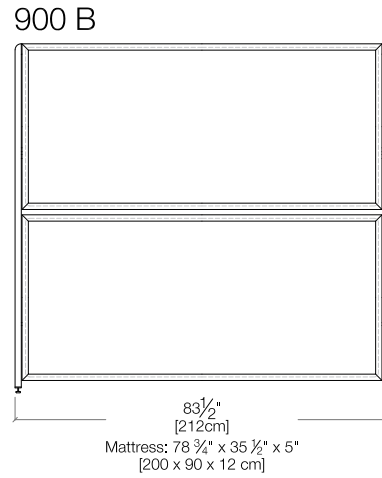

SPECS

FINISHES

Side Cover: Natural, stain or lacquered beech.
Frame: Silver grey or white epoxy paint.
Front: Beech, white or red melamine.

Ladder included.
Custom sized mattress required.
Optional top and side panel.