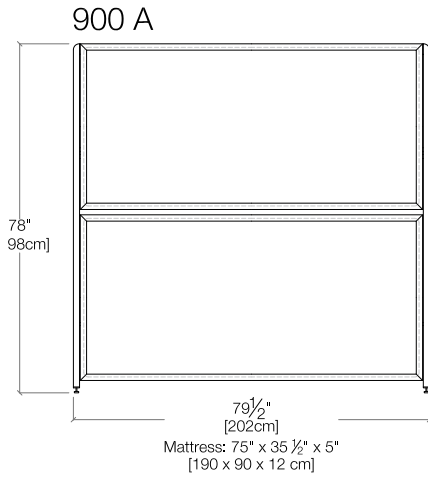

La Literal Bunk

Space Saving Wall Bed

resource

La Literal Bunk

Vancouver
Mexico City

Toronto
Calgary

San Francisco
Washington, D.C.

New York
Los Angeles

SPECS

FINISHES

Side Cover: Natural, stain or lacquered beech.
Frame: Silver grey or white epoxy paint.
Front: Beech, white or red melamine.

Ladder included.
Custom sized mattress required.
Optional top and side panel.