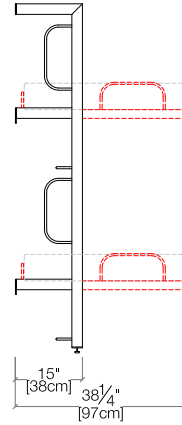

SPECS

FINISHES

Side Cover: Natural, stain or lacquered beech.
Frame: Silver grey or white epoxy paint.
Front: Beech, white or red melamine.

Ladder included.
Custom sized mattress required.
Optional top and side panel.