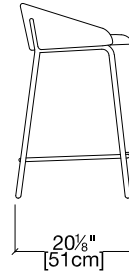

Wam Chairs

Lounge Chair and Barstool

Wam Chairs

Vancouver
Mexico City
Toronto
Calgary
San Francisco
Washington, D.C.
New York
Los Angeles

SPECS

Wam Chair 1570

Wam Barstool 1579

Wam Bergere 1571

OPTIONS

Seat and back available in a variety of fabrics and leathers.
Metal structure available in standard matte black.
Chair and Bergere structure available in brushed bronze for an additional charge.