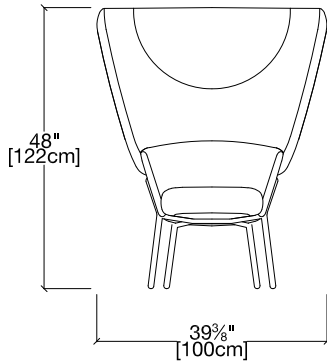

Wam Chairs

Lounge Chair and Barstool

Wam Chairs

Vancouver
Mexico City
Toronto
Calgary
San Francisco
Washington, D.C.
New York
Los Angeles

SPECS

Wam Chair 1570

Wam Barstool 1579

Wam Bergere 1571