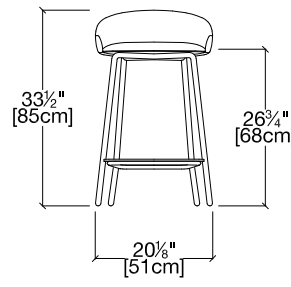

Wam Chairs

Lounge Chair and Barstool

Wam Chairs

Vancouver
Mexico City
Toronto
Calgary
San Francisco
Washington, D.C.
New York
Los Angeles

SPECS

Wam Chair 1570

Wam Barstool 1579

Wam Bergere 1571