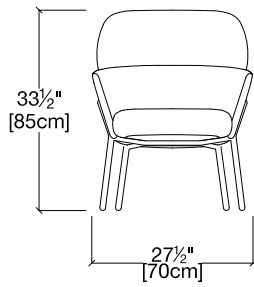

Wam Chairs

Lounge Chair and Barstool

Wam Chairs

Vancouver
Mexico City
Toronto
Calgary
San Francisco
Washington, D.C.
New York
Los Angeles

SPECS

Wam Chair 1570

Wam Barstool 1579

Wam Bergere 1571