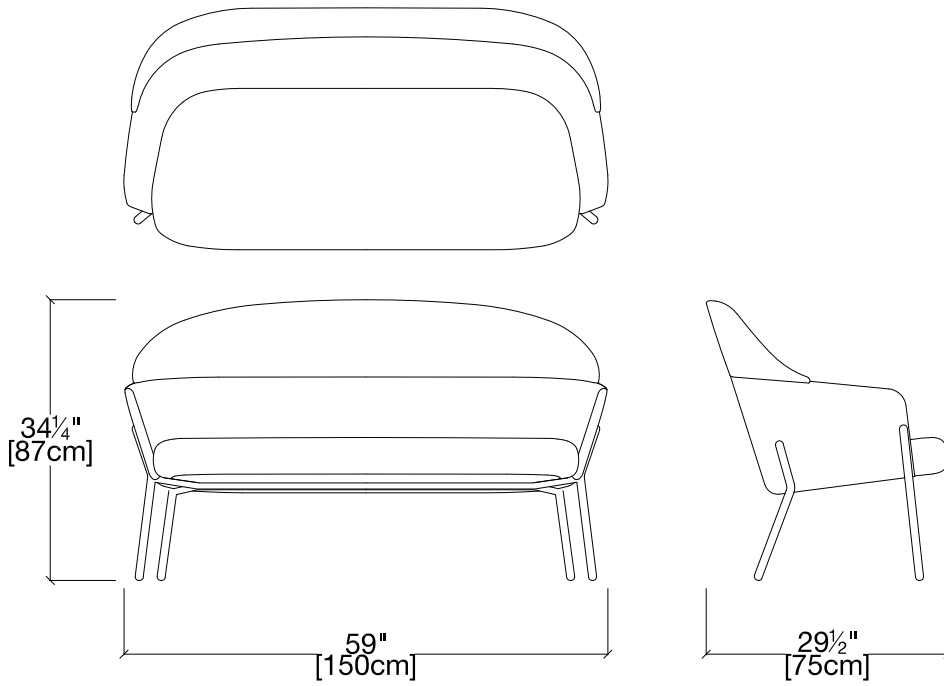

Wam Loveseat

Vancouver
Mexico City
Toronto
Calgary
San Francisco
Washington, D.C.
New York
Los Angeles

SPECS

Wam Sofa 1577