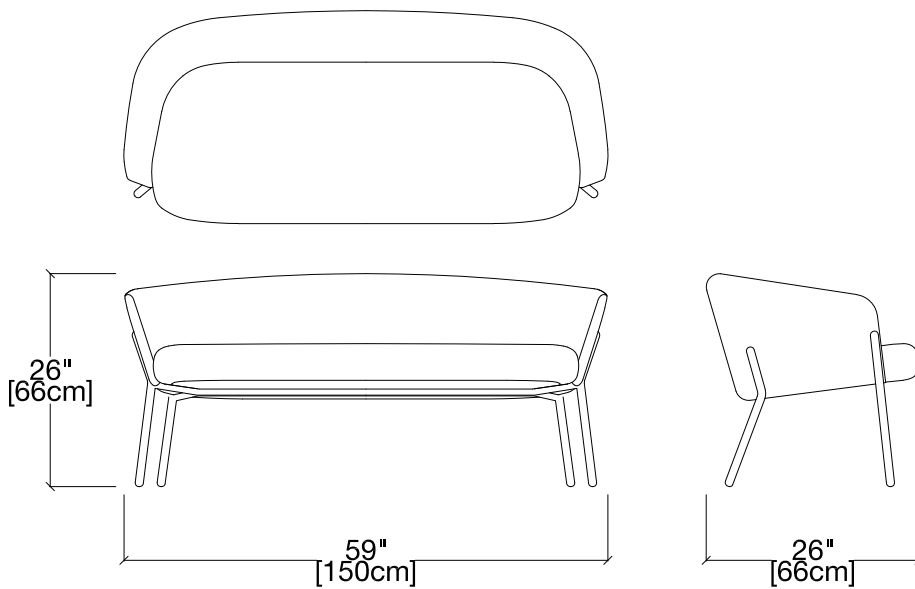

## SPECS

Wam Sofa 1577

Wam Sofa 1578

## OPTIONS

Seat and back available in a variety of fabrics and leathers.  
Metal structure available in standard matte black, or brushed bronze for an additional charge.

resource