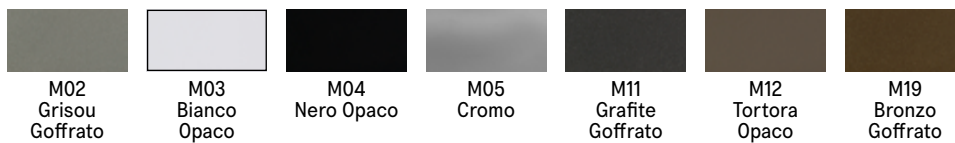

Calm

Expanding Dining Table

Calm

Vancouver
Mexico City
Toronto
Calgary
San Francisco
Washington, D.C.
New York
Los Angeles

SPECS

TOP FINISHES

Melamine

Mortar Look

Glass

Metal

BASE FINISHES

Top also available in additional wood melamine and mortar look finishes.

resource