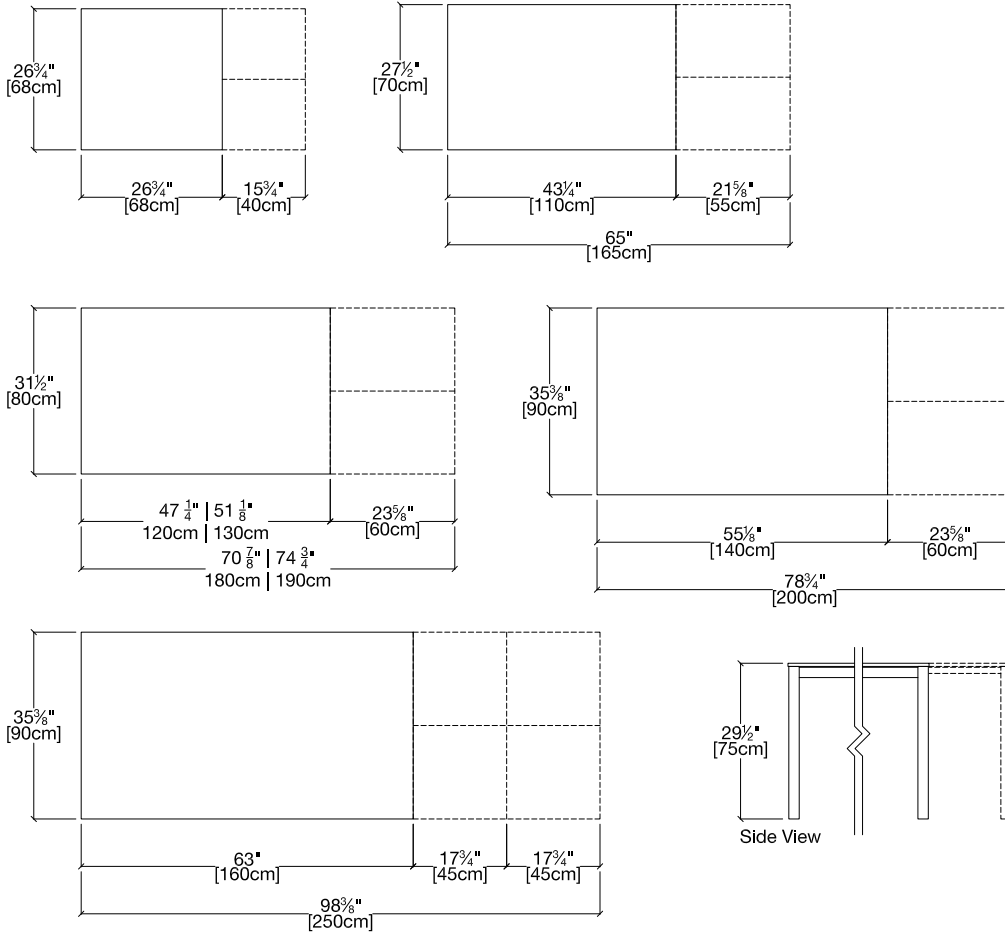

Calm

Expanding Dining Table

Calm

Vancouver
Mexico City
Toronto
Calgary
San Francisco
Washington, D.C.
New York
Los Angeles

SPECS

TOP FINISHES

Melamine

Mortar Look