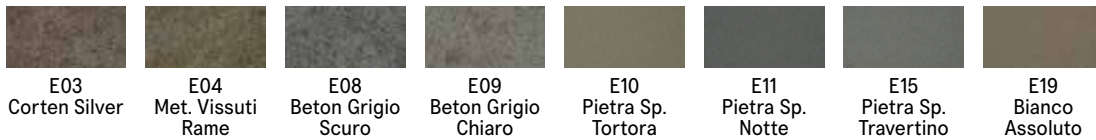

Calm

Expanding Dining Table

Calm

Vancouver
Mexico City
Toronto
Calgary
San Francisco
Washington, D.C.
New York
Los Angeles

SPECS

TOP FINISHES

Melamine

Mortar Look

Glass

Metal

BASE FINISHES

Top also available in additional wood melamine and mortar look finishes.

resource