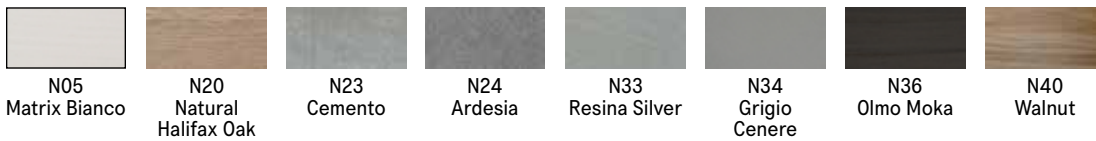

Calm

Expanding Dining Table

Calm

Vancouver
Mexico City
Toronto
Calgary
San Francisco
Washington, D.C.
New York
Los Angeles

SPECS

TOP FINISHES

Melamine

Mortar Look

Glass

Metal

BASE FINISHES

Top also available in additional wood melamine and mortar look finishes.

resource