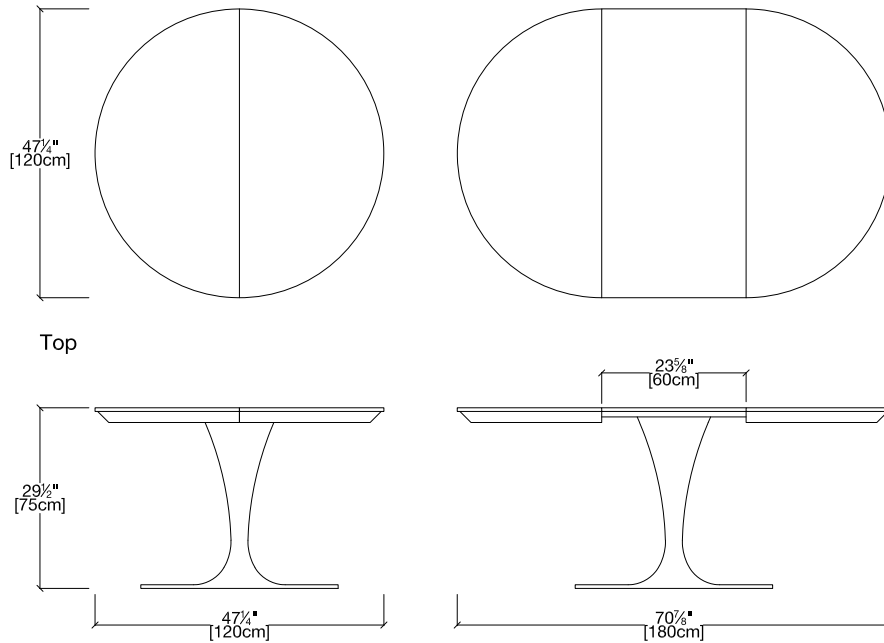

Luna

Expanding Dining Table

Resource

Luna

SPECS

TOP FINISHES

Closed-Pore | Open-Pore Lacquer

Glass