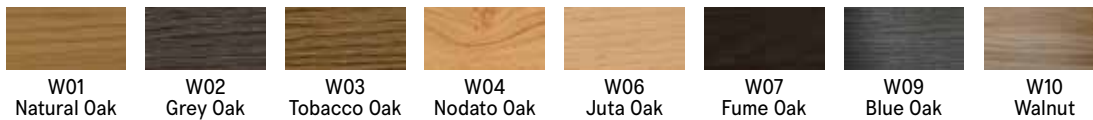

Luna

Expanding Dining Table

Resource

Luna

SPECS

TOP FINISHES

Closed-Pore | Open-Pore Lacquer

Glass

Frosted Glass

Ceramic

Stained Wood Veneer

Metal

BASE FINISHES

Top also available in a variety of wood melamine and mortar look finishes.