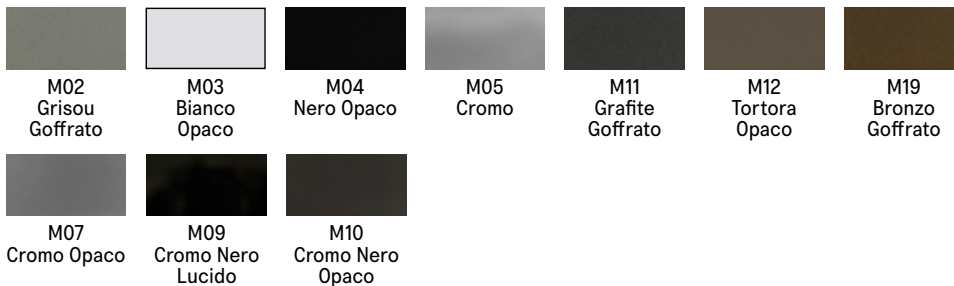

Luna

Expanding Dining Table

Resource

Luna

SPECS

TOP FINISHES

Closed-Pore | Open-Pore Lacquer

Glass

Frosted Glass

Ceramic

Stained Wood Veneer

Metal

BASE FINISHES

Top also available in a variety of wood melamine and mortar look finishes.