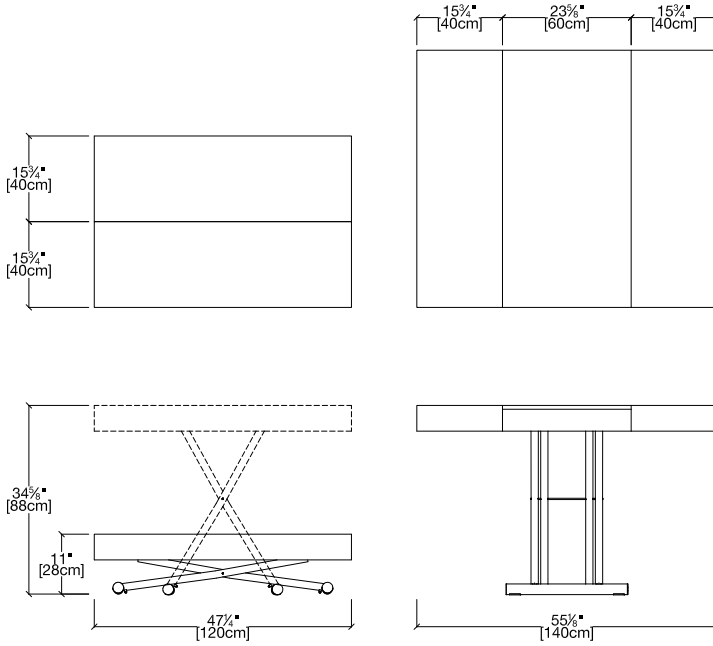

Daria

Expanding Coffee-to-Dining Table

Resource

Daria

SPECS

TOP FINISHES

Melamine

Mortar Look