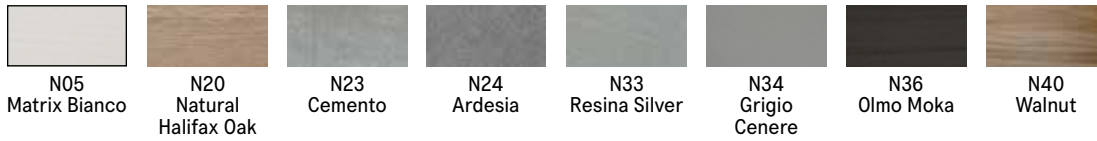

Daria

Expanding Coffee-to-Dining Table

Resource

Daria

SPECS

TOP FINISHES

Melamine

Mortar Look

Closed-Pore | Open-Pore Lacquer

Stained Wood Veneer

Metal

BASE FINISHES

Top also available in additional wood melamine and mortar look finishes.