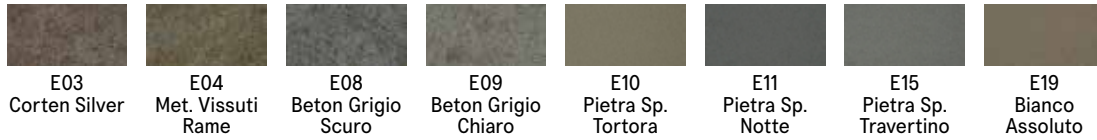

Daria

Expanding Coffee-to-Dining Table

Resource

Daria

SPECS

TOP FINISHES

Melamine

Mortar Look

Closed-Pore | Open-Pore Lacquer

Stained Wood Veneer

Metal

BASE FINISHES

Top also available in additional wood melamine and mortar look finishes.