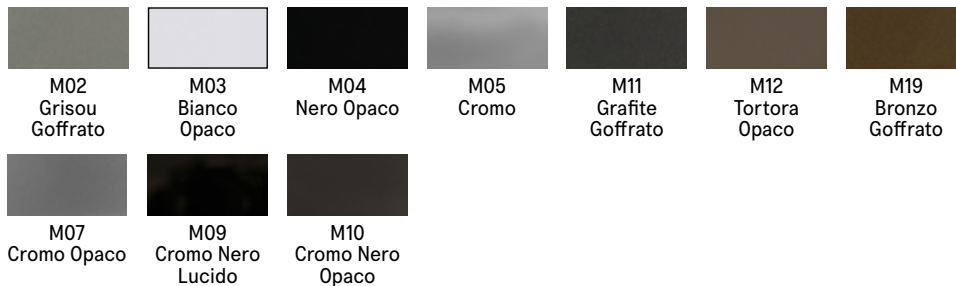

Daria

Expanding Coffee-to-Dining Table

Resource

Daria

SPECS

TOP FINISHES

Melamine

Mortar Look

Closed-Pore | Open-Pore Lacquer

Stained Wood Veneer

Metal

BASE FINISHES

Top also available in additional wood melamine and mortar look finishes.