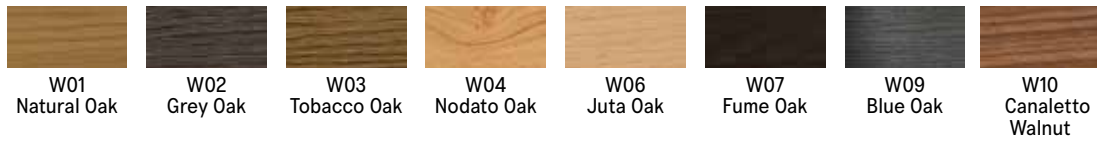

Daria

Expanding Coffee-to-Dining Table

Resource

Daria

SPECS

TOP FINISHES

Melamine

Mortar Look

Closed-Pore | Open-Pore Lacquer

Stained Wood Veneer

Metal

BASE FINISHES

Top also available in additional wood melamine and mortar look finishes.