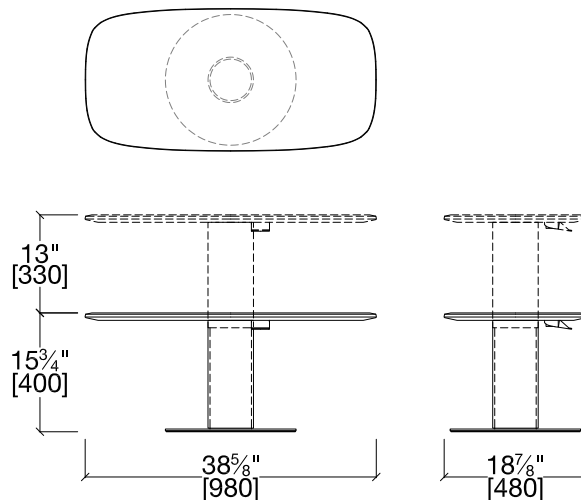

# Dynamic

Height Adjustable Table

## SPECS

DYNAMIC 80

DYNAMIC 98

DYNAMIC 110

DYNAMIC 130