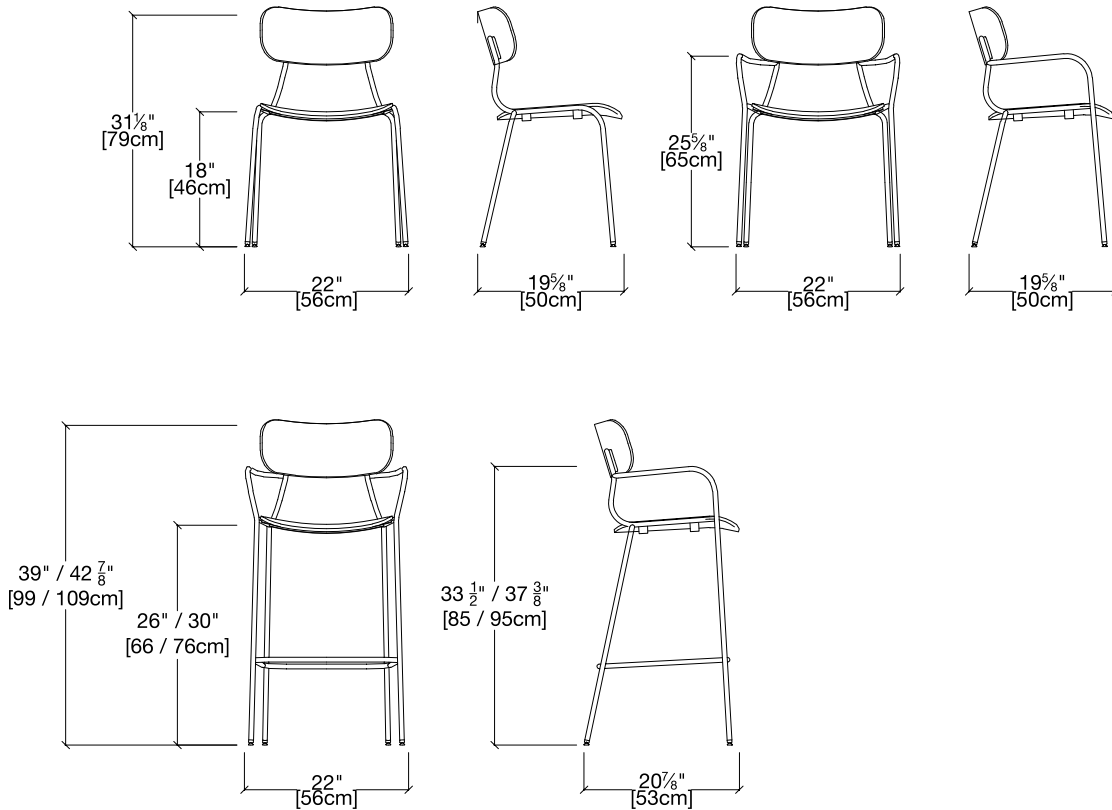

Kiyumi Collection

Chair, Armchair, and Barstool

Kiyumi Collection

Calgary
Vancouver
Mexico City

Los Angeles
Seattle
Toronto

New York City
Washington, D.C.
San Francisco

SPECS

FINISHES

Made to Order Finishes

Frame

OPTIONS

Seat and seat back available fully upholstered in a variety of fabrics and leathers. Metal frame available in a variety of finish options. Chairs or stools with upholstered seats have an increased seat height of 1cm or about 3/8 of an inch.