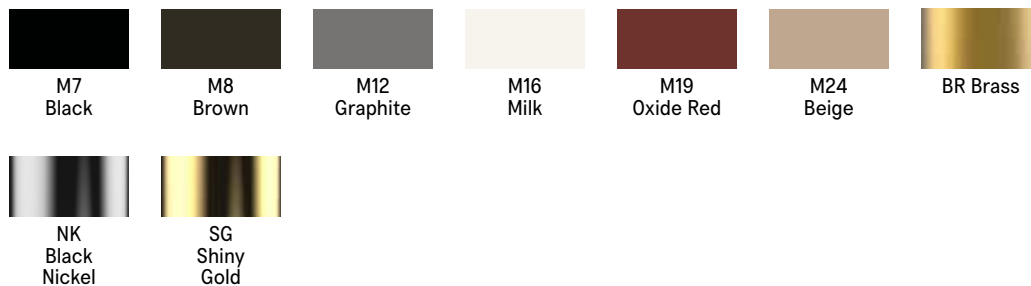

Kiyumi Collection

Chair, Armchair, and Barstool

Kiyumi Collection

Calgary
Vancouver
Mexico City

Los Angeles
Seattle
Toronto

New York City
Washington, D.C.
San Francisco

SPECS

FINISHES

Made to Order Finishes

Frame

OPTIONS

Seat and seat back available fully upholstered in a variety of fabrics and leathers. Metal frame available in a variety of finish options. Chairs or stools with upholstered seats have an increased seat height of 1cm or about 3/8 of an inch.