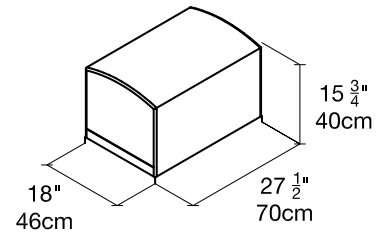

Oslo 173

Calgary
Vancouver
Mexico City

Los Angeles
Seattle
Toronto

New York City
Washington, D.C.
San Francisco

SPECS

* Price includes starting mattress. Other mattress options are available at additional cost.
Delivery, installation, and taxes quoted separately.

ResourceFurniture.com

RESOURCE