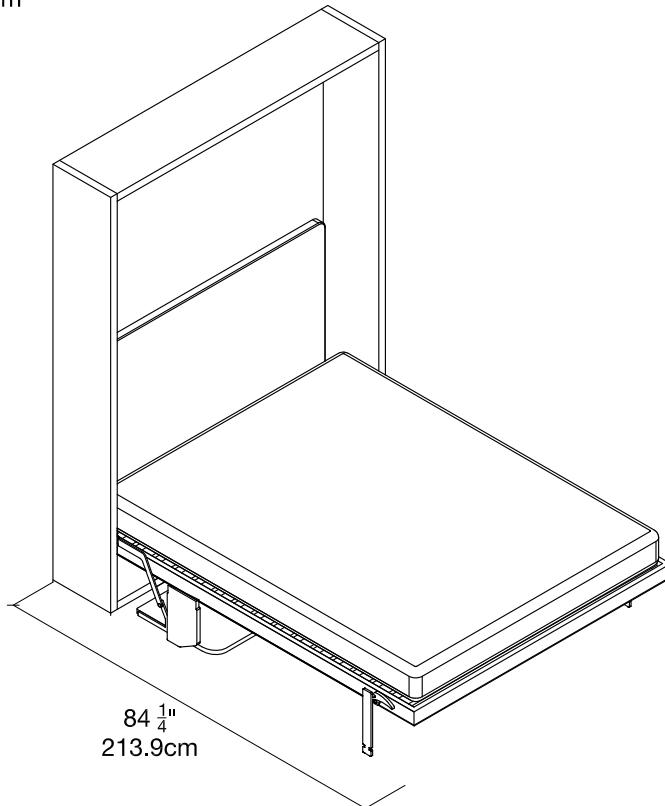

Penelope 2 Board

Calgary
Vancouver
Mexico City

Los Angeles
Seattle
Toronto

New York City
Washington, D.C.
San Francisco

SPECS

* Price includes starting mattress. Other mattress options are available at additional cost.
Delivery, installation, and taxes quoted separately.

ResourceFurniture.com

Resource