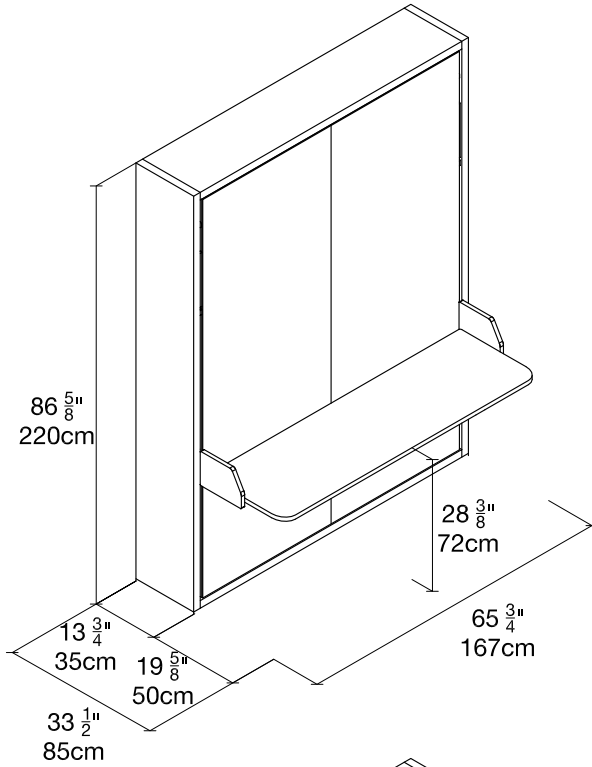

Penelope 2 Board

Calgary
Vancouver
Mexico City

Los Angeles
Seattle
Toronto

New York City
Washington, D.C.
San Francisco

SPECS

* Price includes starting mattress. Other mattress options are available at additional cost.
Delivery, installation, and taxes quoted separately.

ResourceFurniture.com

Resource