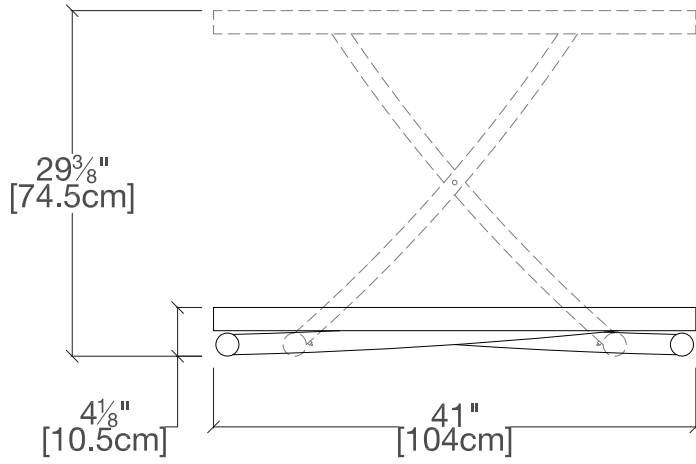

Genie

SPECS

* Delivery and taxes quoted separately.

Calgary
Vancouver
Mexico City

Los Angeles
Seattle
Toronto

New York City
Washington, D.C.
San Francisco

ResourceFurniture.com

Resource