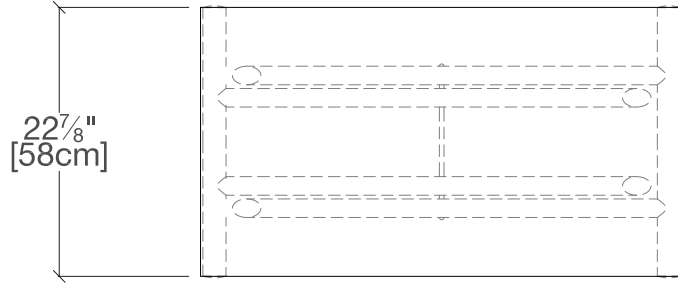

Genie

SPECS

* Delivery and taxes quoted separately.

Calgary
Vancouver
Mexico City

Los Angeles
Seattle
Toronto

New York City
Washington, D.C.
San Francisco

ResourceFurniture.com

Resource