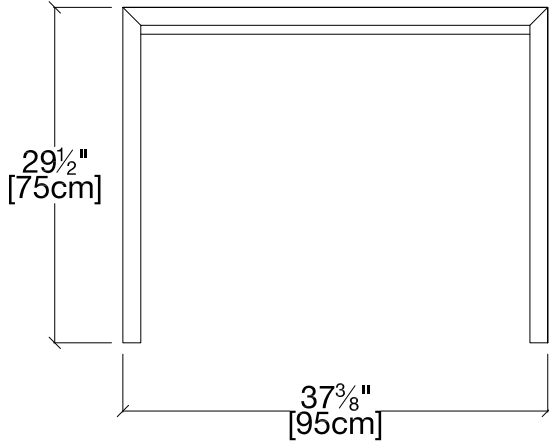

Goliath 195

Vancouver
Mexico City
Toronto
Calgary
San Francisco
Washington, D.C.
New York
Los Angeles

SPECS

ResourceFurniture.com

RESOURCE