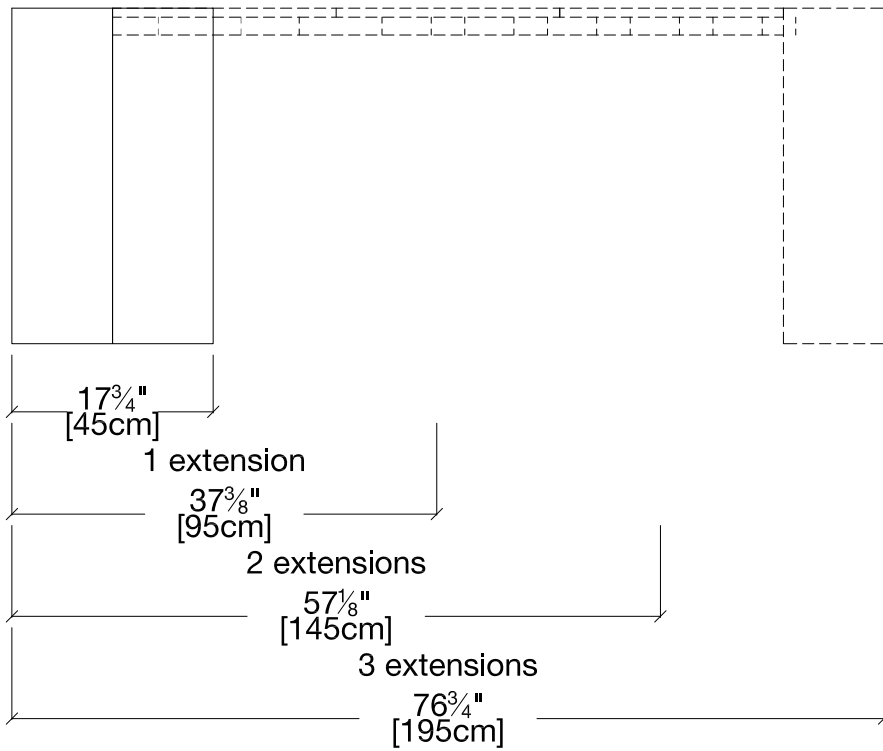

Goliath 195

Vancouver
Mexico City
Toronto
Calgary
San Francisco
Washington, D.C.
New York
Los Angeles

SPECS

ResourceFurniture.com

RESOURCE