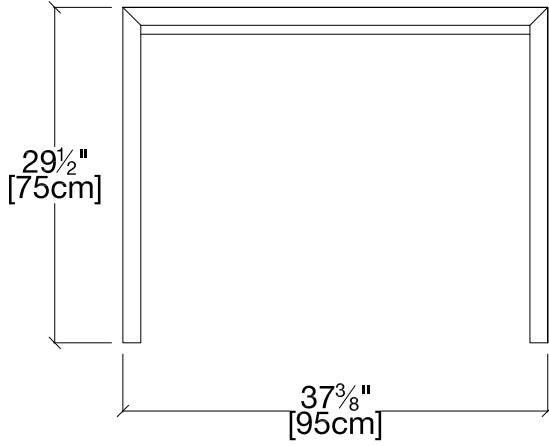

Goliath 195

Vancouver
Mexico City
Toronto
Calgary
San Francisco
Washington, D.C.
New York
Los Angeles

SPECS

ResourceFurniture.com

RESOURCE