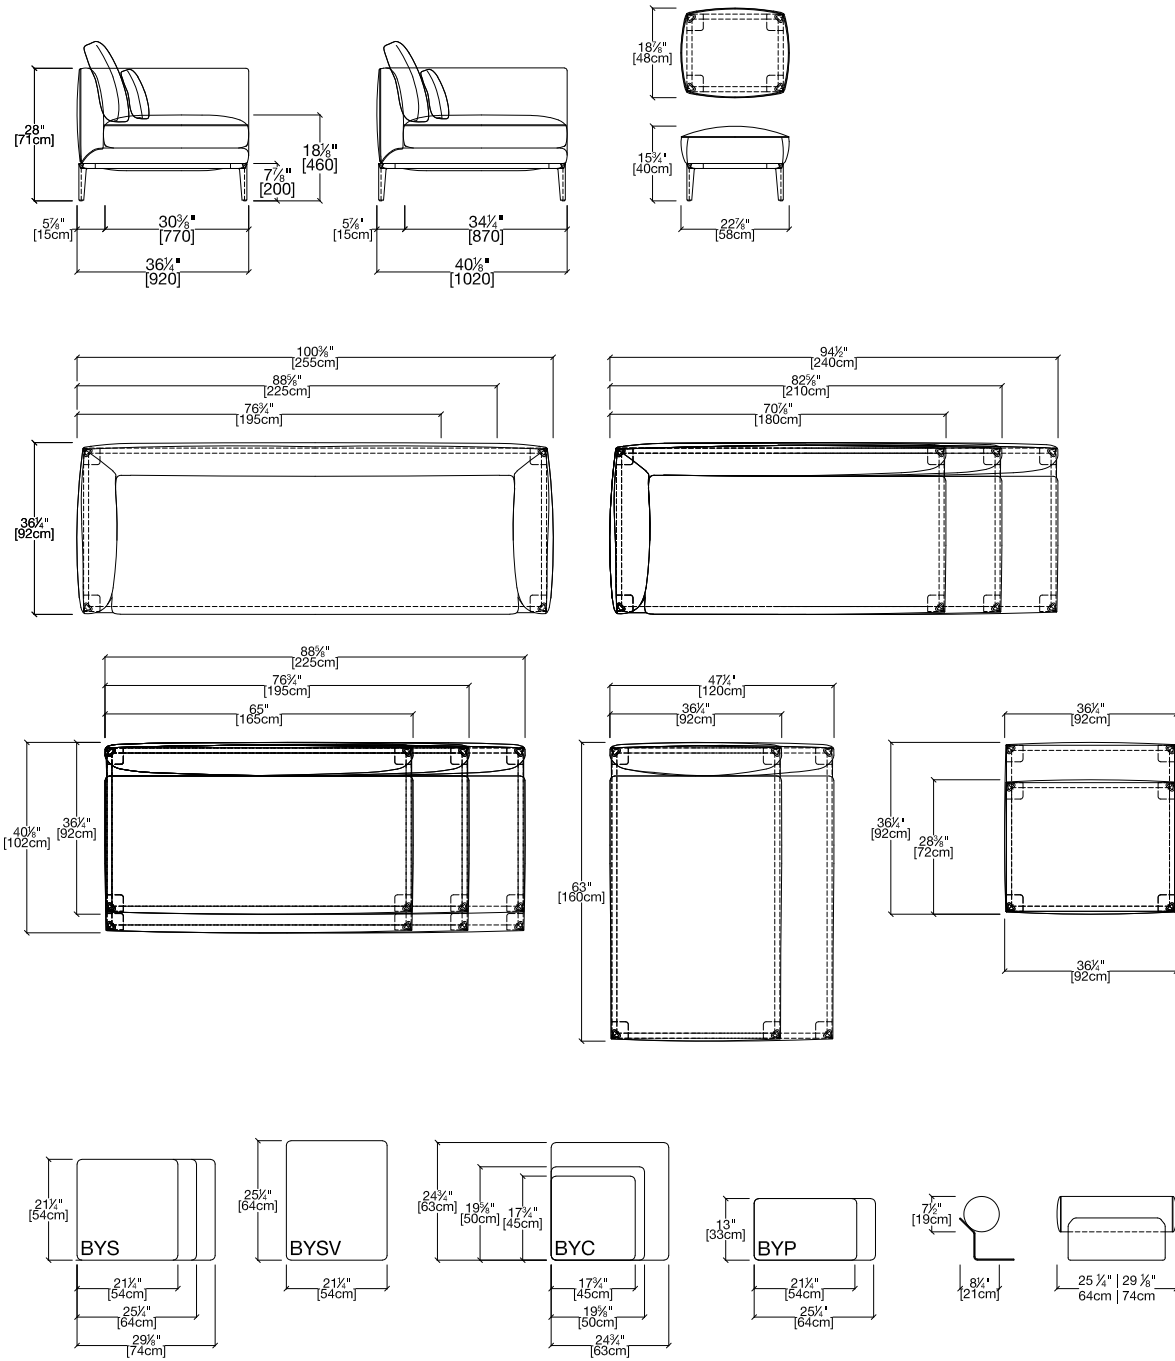

Byron

Sofa and Sectional

Byron

Vancouver
Mexico City
Toronto
Calgary
San Francisco
Washington, D.C.
New York
Los Angeles

SPECS

Seat Depths with Cushions and Backrests

Byron 92d
BYS cushions = SD 20 7/8" | 53cm
BYSV cushion = SD 19 1/4" | 49cm

Byron 102d
BYS cushions = SD 24 7/8" | 63cm
BYS + BYP = 18 7/8" | 48cm
BYSV Cushion = 23 5/8" | 60cm
BYS + BYP Cushion = 17 3/4" | 45cm

FINISHES

Available in a wide variety of fabrics, leathers, and COM.