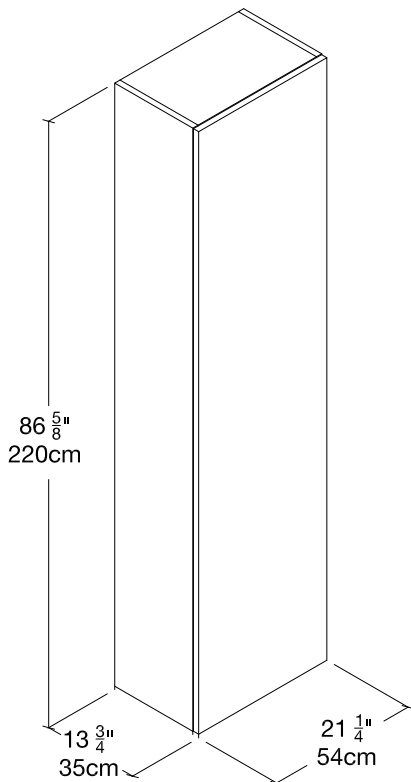

QUICK SHIP

54 Single Door Cabinet L

A85301 L

EAST COAST

W Series Handle

White Melamine

STRUCTURE

resource