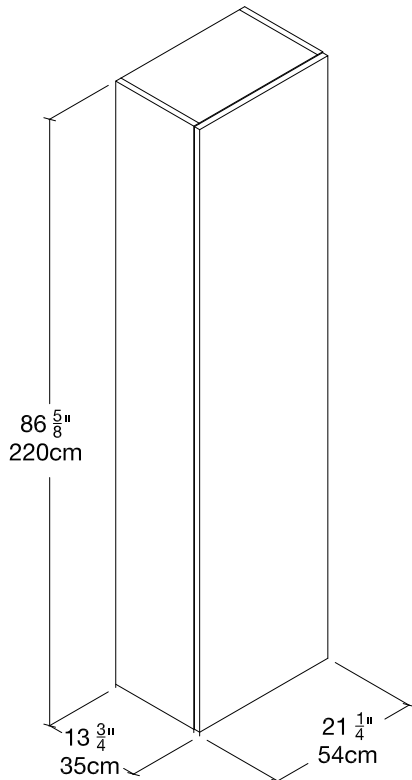

QUICK SHIP

54 Single Door Cabinet R

A85301 R

EAST COAST

W Series Handle

White Melamine

STRUCTURE

resource