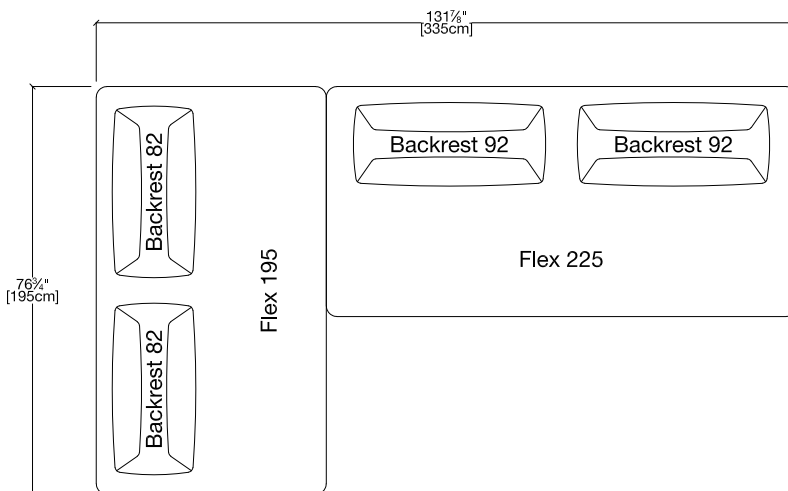

## SPECS

### Optional Configurations

195 + 195

195 + 225

Vancouver  
Mexico City  
Toronto  
Calgary  
San Francisco  
Washington, D.C.  
New York  
Los Angeles

ResourceFurniture.com