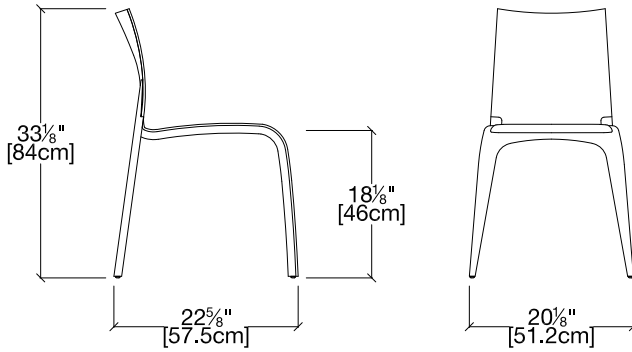

QUICK SHIP

Flow

Birch Black
EAST COAST

Stackable up to 10 chairs

Birch Stained Black

STRUCTURE

resource