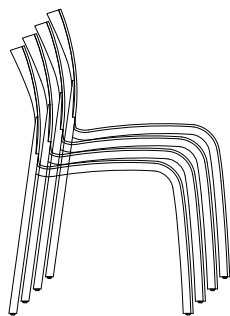

QUICK SHIP

Flow

Birch Black
EAST COAST

Stackable up to 10 chairs

Birch Stained Black

STRUCTURE

resource