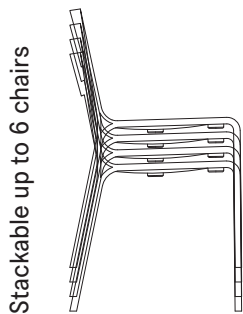

# Frame

Birch Black  
EAST COAST

Black Leather

SEAT

Birch Stained Black

STRUCTURE

resource