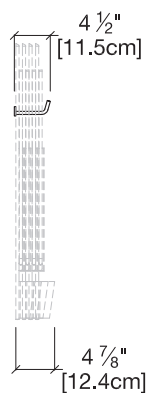

QUICK SHIP

Pocket

Black
EAST COAST

FRAME OPTION

FRAME OPTION

Optional Add On

SEAT

resource