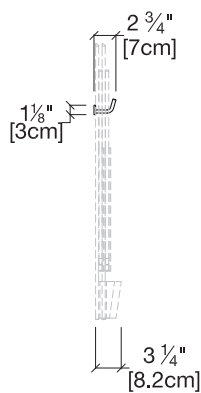

# Pocket

Black  
EAST COAST

AL2 Satinated Aluminum

FRAME OPTION

CRO Chrome

FRAME OPTION

Optional Add On

Pocket Hook 2