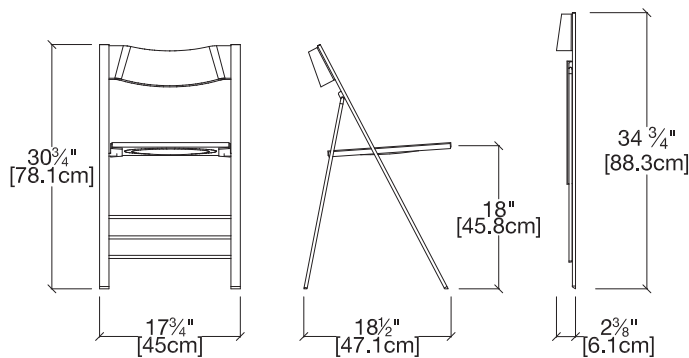

# Pocket

Black  
EAST COAST

AL2 Satinated Aluminum

FRAME OPTION

CRO Chrome

FRAME OPTION

Optional Add On

Pocket Hook 2