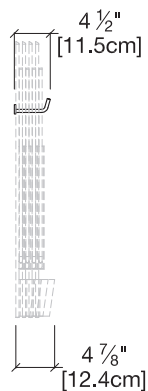

QUICK SHIP

Pocket

White
EAST COAST

AL2 Satinated Aluminum

FRAME OPTION

CRO Chrome

FRAME OPTION

Optional Add On

Pocket Hook 2

Pocket Hook 4

Beech Lacquered White

SEAT

resource