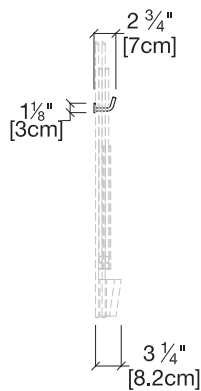

QUICK SHIP

Pocket

White
EAST COAST

AL2 Satinated Aluminum

FRAME OPTION

CRO Chrome

FRAME OPTION

Optional Add On

Pocket Hook 2

Pocket Hook 4

Beech Lacquered White

SEAT

resource