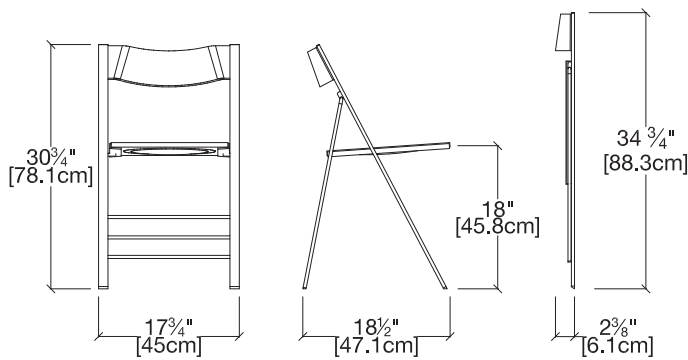

Pocket Hook 2

Pocket Hook 4

FRAME OPTION