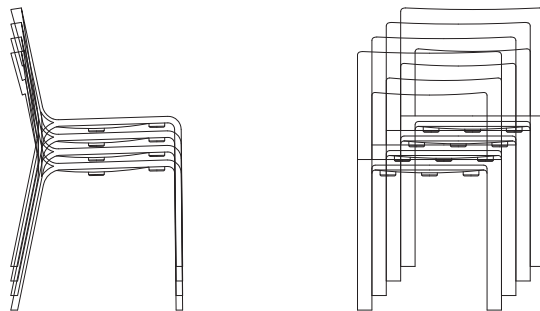

QUICK SHIP

Frame

Birch Black

*\$700

Black Leather

SEAT

Birch Stained Black

STRUCTURE

Stackable up to 6 chairs

* Delivery and taxes quoted separately.

resource