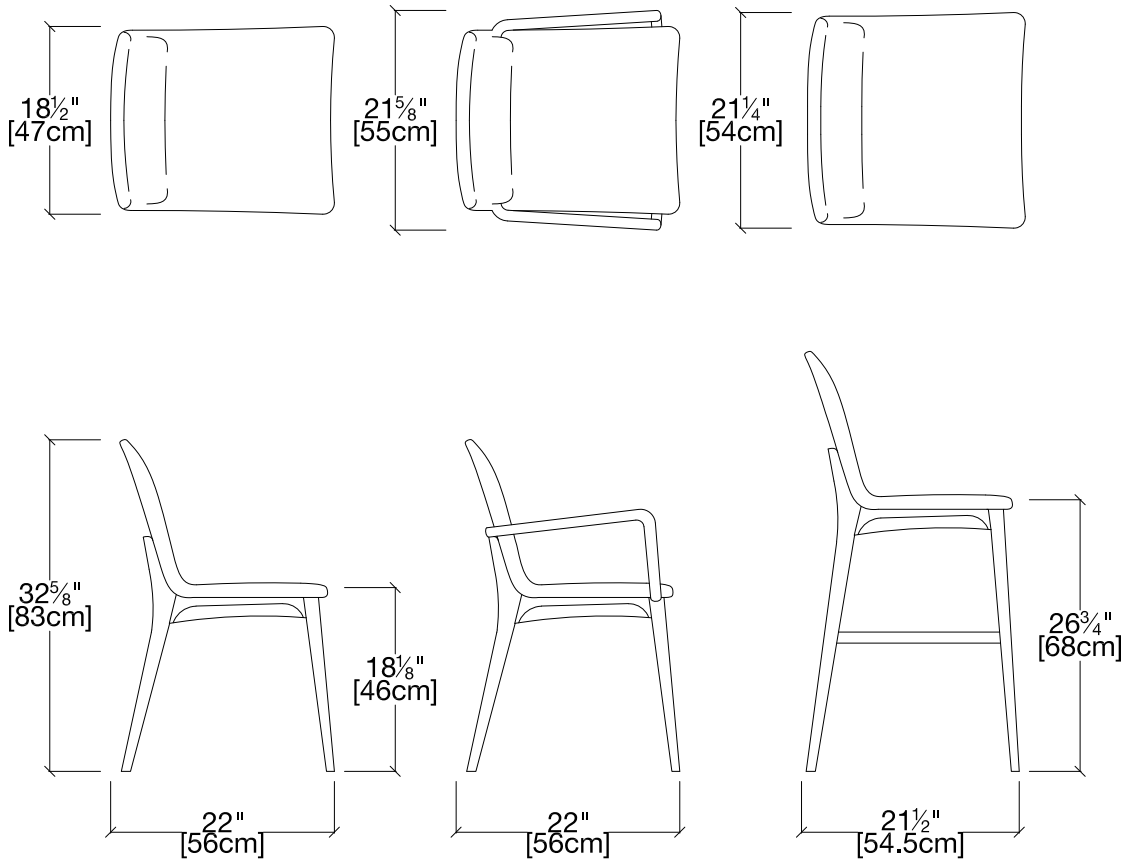

Ellen

Chair, Armchair, or Barstool

Ellen

Vancouver
Mexico City
Toronto
Calgary
San Francisco
Washington, D.C.
New York
Los Angeles

SPECS

FINISHES

OPTIONS

Frame and legs available in stained or lacquered ash.
Seat and back available in a variety of leathers, eco-leathers, or fabric.