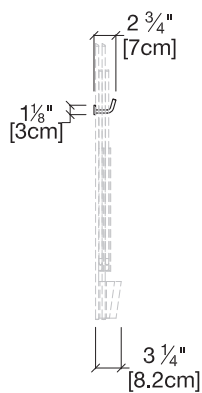

QUICK SHIP

Pocket

Black
WEST COAST

CRO Chrome

FRAME

Optional Add On

Pocket Hook 2

Pocket Hook 4