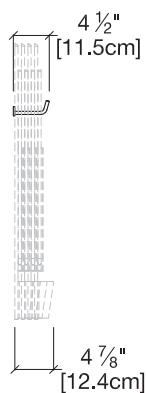

QUICK SHIP

Pocket

Black
WEST COAST

CRO Chrome

FRAME

Optional Add On

Pocket Hook 2

Pocket Hook 4