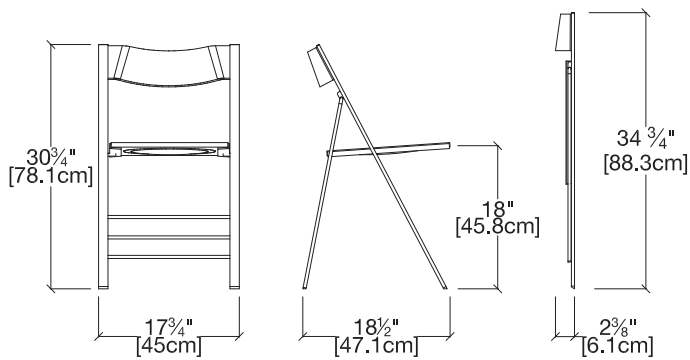

Pocket Hook 2

Pocket Hook 4

QUICK SHIP

Pocket

Black
WEST COAST