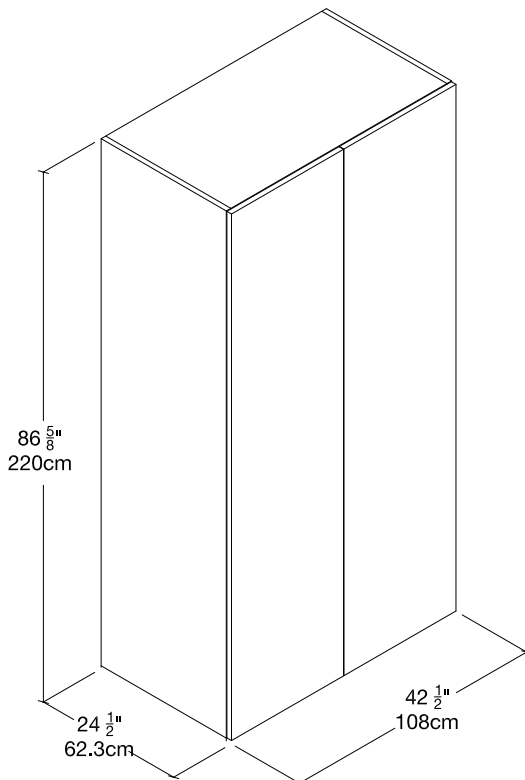

# 108 Double Door Closet

A89601

EAST COAST

W Series Handle

White Melamine

STRUCTURE

**resource**