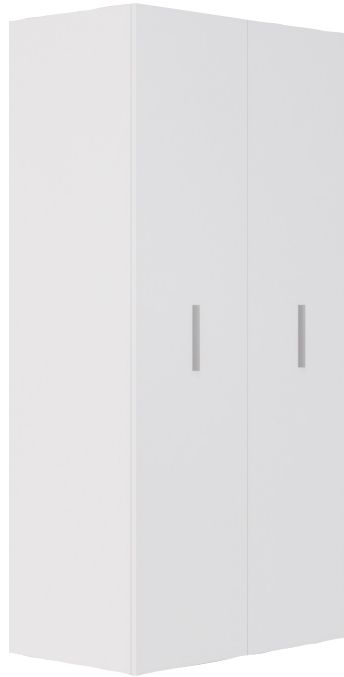

**QUICK SHIP**

# 108 Double Door Closet

A89601

EAST COAST

W Series Handle

White Melamine

STRUCTURE

**resource**